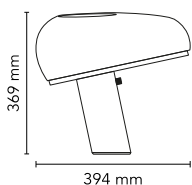

Snoopy

by Achille & Pier Giacomo Castiglioni , 1967

Table lamp giving direct light with enamelled metal reflector and white Carrara's marble base. It was designed by Achille e Pier Giacomo Castiglioni in 1967.

Mounting	Table
Environment	Indoor
Weight	7.9 Kg
Light sources available	1 x RF29186 LED 10W E27 3000K A70 [e] 965lm Dimmable 1 x RF28782 LED 10W E27 2700K A70 [e] 965lm Dimmable
Emergency	Without
Switching	ON-OFF dimmer with sensor located on marble base
Dimmer	Included
Voltage	220-240V
Power	MAX 150W
Battery	No
Supply included	No
Materials	Marble, Metal
Colors	● F6380039 - Green ● F6380030 - Black