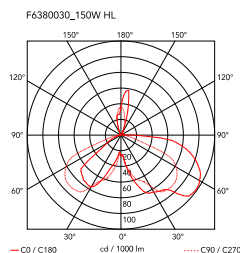

Mounting	Table
Environment	Indoor
Weight	7.9 Kg
Light sources available	1 x RF29186 LED 10W E27 3000K A70 [e] 965lm Dimmable 1 x RF28782 LED 10W E27 2700K A70 [e] 965lm Dimmable
Emergency	Without
Switching	ON-OFF dimmer with sensor located on marble base
Dimmer	Included
Voltage	220-240V
Power	MAX 150W
Battery	No
Supply included	No
Materials	Marble, Metal
Colors	● F6380039 - Green ● F6380030 - Black