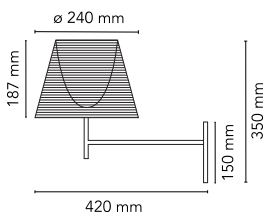

## KTribe Wall

by Philippe Starck , 2007

Wall mounted fixture providing diffused lighting; a switch located near the diffuser allows for 4-level light adjustment via a "remote" dimmer. Cover rose in die-cast, polished and chrome-plated Zamak alloy. Arm and diffuser support in polished aluminum tube. Injectionmolded PC (polycarbonate) inner diffuser opal color. Outer diffusers in transparent or fumée PMMA (polymethylmethacrylate) and silver or bronze on the inner surface, by vacuum aluminum coating. Injection-molded PC (polycarbonate) upper ring, completely transparent, or transparent brown for the outer bronze diffuser.