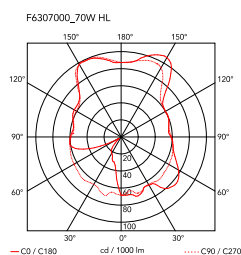

## KTribe Wall

by Philippe Starck , 2007

Wall mounted fixture providing diffused lighting; a switch located near the diffuser allows for 4-level light adjustment via a "remote" dimmer. Cover rose in die-cast, polished and chrome-plated Zamak alloy. Arm and diffuser support in polished aluminum tube. Injectionmolded PC (polycarbonate) inner diffuser opal color. Outer diffusers in transparent or fumée PMMA (polymethylmethacrylate) and silver or bronze on the inner surface, by vacuum aluminum coating. Injection-molded PC (polycarbonate) upper ring, completely transparent, or transparent brown for the outer bronze diffuser.