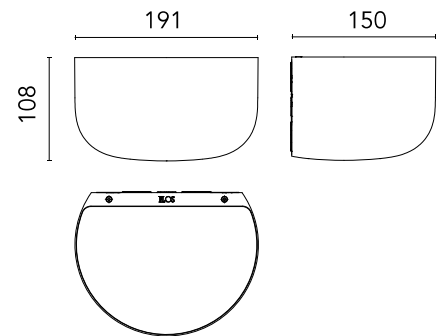

FLOS

 F1080075 Brick Red

Bellhop Wall Up

Designed by Edward Barber and Jay Osgerby, 2022

17W - 1314lm - 2700K - CRI> 90

Designed by Edward Barber and Jay Osgerby Indirect light wall lamp. Body in colored polycarbonate. Diffuser made of semi-transparent injection-moulded polycarbonate. The surface of the diffuser has been designed with a special texture to enhance the uniformity of the light distribution. High efficiency LED source with a lifetime of more than 50.000 hours. The LED source can be easily replaced on site by a professional installer when it comes to the end of its lifecycle. Bellhop Wall Up is a future-proof lamp as no glue is used to assemble its different parts. The product can therefore be separated, replaced individually, and recycled separately.

Physical

Colour	Brick Red
Length (mm)	150
Net weight (kg)	1.2
Package volume (m3)	0.01
IP internal	44

Download

Mounting instructions	↓ PDF
Compatible dimmers	↓ PDF
Spare Parts	↓ PDF

Photometric Files

LDT / IES	↓ ZIP
-----------	-----------------------

Technical Drawings

2D	↓ DWG
3D	↓ ZIP

Schematic light drawing

Beam Angle: 108°

h(m)	E(lx)	D(m)
1	479	2.78
2	120	5.55
3	53	8.33
4	30	11.11
5	19	13.88

Luminous flux Luminaire
1314 lm

Ecodesign and Energy Labelling