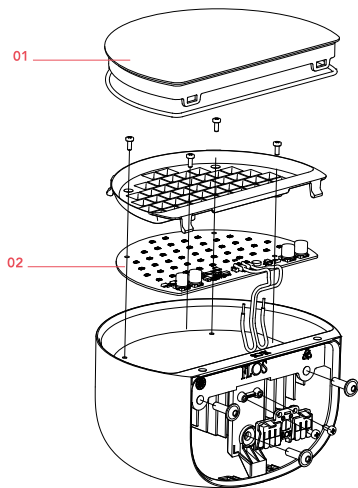

Schematic light drawing

Beam Angle: 108°

h(m)	E(lx)	D(m)
1	479	2.78
2	120	5.55
3	53	8.33
4	30	11.11
5	19	13.88

Luminous flux Luminaire
1314 lm

Ecodesign and Energy Labelling

This product contains a light source of energy efficiency class **G**

Replaceable (LED only)
light source by a
professional

Photometric

Lighting type	Indirect, Direct
Light distribution	Symmetric
CCT (K)	2700
CRI>	90

Electrical

Insulation class	II
Frequency (Hz)	50/60
Main voltage (Vac)	220-240
LED voltage Vf (Vdc)	null
Driver	Integrated
Dimmable	Yes
Dimming type	Mains Cut Dimming
Dimming interface	Remote Dimmable (Dimmer Not Included)

Spare Parts

DOWNLOAD