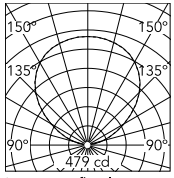

Physical

Colour	Brick Red
Length (mm)	150
Net weight (kg)	1.2
Package volume (m3)	0.01
IP internal	44

Download

Mounting instructions	↓ PDF
Compatible dimmers	↓ PDF
Spare Parts	↓ PDF

Photometric Files

LDT / IES	↓ ZIP
-----------	-----------------------

Technical Drawings

2D	↓ DWG
3D	↓ ZIP

Schematic light drawing

Beam Angle: 108°

h(m)	E(lx)	D(m)
1	479	2.78
2	120	5.55
3	53	8.33
4	30	11.11
5	19	13.88

Luminous flux Luminaire
1314 lm

Ecodesign and Energy Labelling