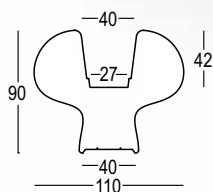

BOYO

DESIGN
GENTLE GIANTS
2012

Versione light /
Light version

Material: Polietilene / Polyethylene

Capacity: Lt 43

Gross Weight:

Art. 6270 Kg 28,5

Art. 6570 Kg 29