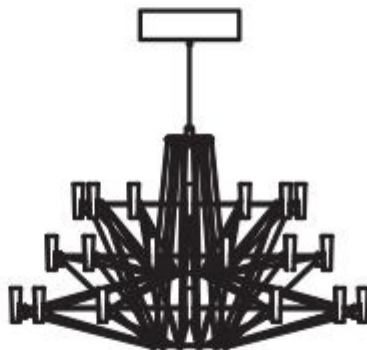

m o o o i[®]

m o o o i[®]

Coppélia Suspended Small

With a graceful sense of wonder, a beautiful mechanical doll appears to magically come to life in the famous ballet Coppelia. In the performance the ballerina traces, with sinuous movements, a delicate after-image in the air, which inspires the fluid motion in the design of Miyake's Coppelia Suspended Lamp.

For more information about the dimmer/driver specs

[Click here](#)

m o o o i[®]

Coppelia Small Dimensions

68cm | 26.7"

42cm | 16.5"

packaging

H 50 cm | 19,7"
W 79 cm | 31,1"
D 79 cm | 31,1"