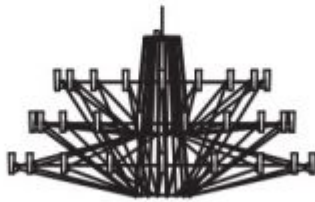

For more information about the dimmer/driver specs

[Click here](#)

m o o o i[®]

dimensions

Ø101cm | 39,8"

19cm | 7,5"

54cm | 21,3"

7cm | 2,8"