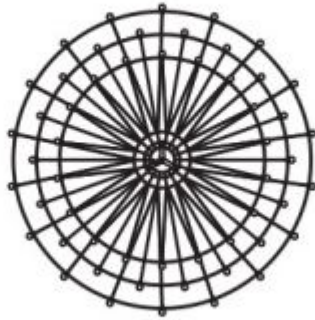

For more information about the dimmer/driver specs

[Click here](#)

m o o o i[®]

dimensions

Ø101cm | 39,8"

19cm | 7,5"

54cm | 21,3"

7cm | 2,8"