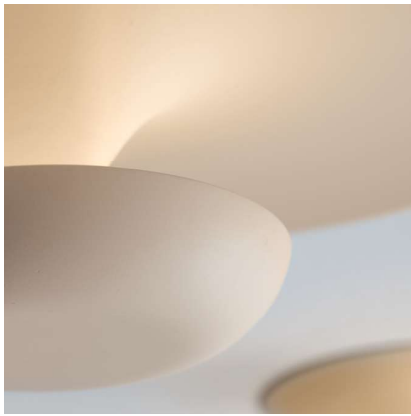

2013

Design By undefined

Light for ceiling or wall fitting. Gives an indirect light which is ideal for creating a cosy atmosphere in any room. Non-dazzle.

Model Sheet

Finish	<ul style="list-style-type: none">  36 Soft Pink NCS S 1010-Y50R  47 Green L1 NCS S 4005-G80Y  51 Matt gold leaf Gold  10 White NCS S 0300-N
LED temperature color	2700 K
Dimming	DALI 1-10V Push Optional Casambi Min. quantity, upcharge and extra lead time apply [EN]
Installation type	Surface Canopy
Materials	Shade: Aluminum Reflector: Aluminum Wall plate: Steel
Light source	6 x LED 4,48W 350mA E
LED	CRI>90 2942 lm 109 2700 K
Driver	CC - Constant Current 350 110-240 V 50/60 HZ
Remarks	Possible installation in ceiling and wall   Dimmable LED IP20 Bi-volt 50-60Hz
Application	Ceiling Lamps
Packaging	1 Box 0.42 m x 0.42 m x 0.25 m Gross weight 3 Net weight 2.7 Vol. 0.0441

Design By undefined

Light for ceiling or wall fitting. Gives an indirect light which is ideal for creating a cosy atmosphere in any room. Non-dazzle.

Model Sheet

Finish	 10 White NCS S 0300-N
	 36 Soft Pink NCS S 1010-Y50R
	 47 Green L1 NCS S 4005-G80Y

LED temperature color 2700 K

Dimming DALI 1-10V Push
Optional Casambi
Min. quantity, upcharge and extra lead time apply [EN]

Installation type Surface Canopy

Materials Shade: Aluminum
Reflector: Aluminum
Wall plate: Steel