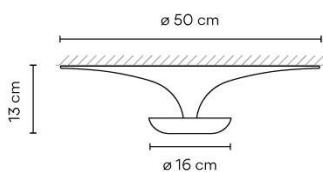

Funnel

VIBIA

2014

Design By undefined

Light for ceiling or wall fitting. Gives an indirect light which is ideal for creating a cosy atmosphere in any room. Non-dazzle.

Model Sheet

Finish	10 White NCS S 0300-N
	36 Soft Pink NCS S 1010-Y50R
	47 Green L1 NCS S 4005-G80Y

LED temperature color 2700 K

Dimming DALI 1-10V Push
Optional Casambi
Min. quantity, upcharge and extra lead time apply [EN]

Installation type Surface Canopy

Materials Shade: Aluminum
Reflector: Aluminum
Wall plate: Steel

Light source 6 x LED 4,48W 350mA
E

LED CRI>90
2700 K

Driver CC - Constant Current 350
110-240 V 50/60 HZ

Dimmable **LED**

IP20 **Bi-volt** **50-60Hz**

Application Ceiling Lamps

Packaging 1 Box
0.6 m x 0.6 m x 0.27 m
Gross weight 2.65
Net weight 2.1
Vol. 0.0972

Lighting effect

General Lighting

Lamp for general lighting that equally distributes the light in all directions.