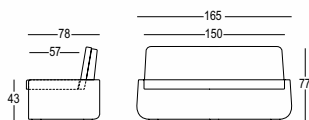

BOLD SOFA

DESIGN
GIULIO IACCHETTI
2016

Versione **light** /
Light version

Materials:
Polietilene / Polyethylene
DryFeel
Sunbrella®

Gross Weight: Kg 46,5

Use: **INDOOR / OUTDOOR**

Details:
Completo di cuscino / With cushion