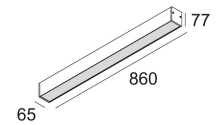

## B-LINER 6532 IP

388 01 32

[Weblink](#)

Available colors: ALU GREY (388 01 32 A)  
WHITE (388 01 32 W)  
DARK GREY (388 01 32 N)

INCL.LED CLUSTER DOWN 22W / CRI>80 / 3000K / 2940lm  
INCL.LED POWER SUPPLY  
INCL.1 x PC SBL

LED Technics: Light source: 2940 lm // 22 W // 134 lm/W  
Luminaire: 2450 lm // 25 W // 97 lm/W

110-240V / 50-60Hz

Class: II

Weight: 2.1 KG

Protection level: IP65

Minimum distance: n.a.

For detailed installation instructions, please consult the manual. [388\\_01\\_22\\_HAND.pdf](#)