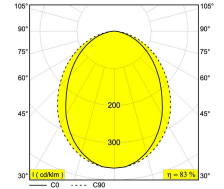

## B-LINER 6532 IP

388 01 32

[Weblink](#)

Available colors: ALU GREY (388 01 32 A)  
WHITE (388 01 32 W)  
DARK GREY (388 01 32 N)

INCL.LED CLUSTER DOWN 22W / CRI>80 / 3000K / 2940lm  
INCL.LED POWER SUPPLY  
INCL.1 x PC SBL

LED Technics: Light source: 2940 lm // 22 W // 134 lm/W  
Luminaire: 2450 lm // 25 W // 97 lm/W

110-240V / 50-60Hz

Class: II

Weight: 2.1 KG

Protection level: IP65

Minimum distance: n.a.

For detailed installation instructions, please consult the manual. [388\\_01\\_22\\_HAND.pdf](#)