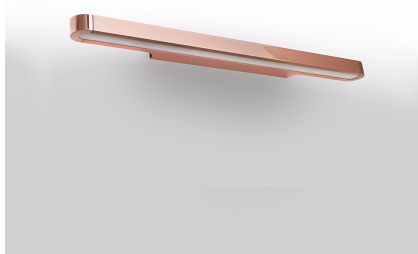

LUMINAIRE

- Watt: **25W**
- Voltage: **220-240V**
- Delivered lumens output: **2923lm**
- CCT: **3000K**
- Efficiency: **81%**
- Efficacy: **116.92lm/W**
- CRI: **80**

DIMENSIONS

- Length: **cm 61.6**
- Width: **cm 10**
- Height: **cm 4**
- Glow Wire Test: **650°**

Talo wall 60 LED Undimmable - Satin copper

Neil Poulton

DESCRIPTION

IP20    

PRODUCT CODE: 1913060A

FEATURES

- Article Code: **1913060A**
- Colour: **Satin copper**
- Installation: **Wall**
- Material: **Aluminium, methacrylate, polycarbonate**
- Series: **Design Collection**
- Environment: **Indoor**
- Area contract: **Hospitality, null**
- Emission: **Direct/indirect**
- design by: **Neil Poulton**