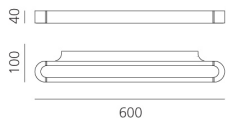

LUMINAIRE

- Watt: **25W**
- Voltage: **220-240V**
- Delivered lumens output: **2923lm**
- CCT: **3000K**
- Efficiency: **81%**
- Efficacy: **116.92lm/W**
- CRI: **80**

DESCRIPTION

PRODUCT CODE: 1913040A

FEATURES

- Article Code: **1913040A**
- Colour: **White**
- Installation: **Wall**
- Material: **Aluminium, methacrylate, polycarbonate**
- Series: **Design Collection**
- Environment: **Indoor**
- Area contract: **Hospitality, null**
- Emission: **Direct/indirect**
- design by: **Neil Poulton**

DIMENSIONS

- Length: **cm 61.6**
- Width: **cm 10**
- Height: **cm 4**
- Glow Wire Test: **650°**

SOURCES INCLUDED

- Category: **Led**
- Number: **4**
- Watt: **5.78W**
- Delivered lumens output: **851lm**
- Color temperature (K): **3000K**
- CRI: **80**
- Color Tolerance: **MacAdam 3SDCM**
- Efficacy: **147lm/W**
- Service Life: **50000-L70**