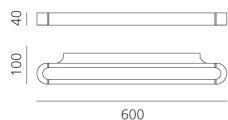

LUMINAIRE

- Watt: **25W**
- Voltage: **220-240V**
- Delivered lumens output: **2923lm**
- CCT: **3000K**
- Efficiency: **81%**
- Efficacy: **116.92lm/W**
- CRI: **80**

PRODUCT CODE: 1914050A

FEATURES

- Article Code: **1914050A**
- Colour: **Polished chrome**
- Installation: **Wall**
- Material: **Aluminium, methacrylate, polycarbonate**
- Series: **Design Collection**
- Environment: **Indoor**
- Area contract: **Hospitality, null**
- Emission: **Direct/indirect**
- design by: **Neil Poulton**

DIMENSIONS

- Length: **cm 60**
- Width: **cm 10**
- Height: **cm 4**
- Glow Wire Test: **650°**

SOURCES INCLUDED

- Category: **Led**
- Number: **4**
- Watt: **5.78W**
- Delivered lumens output: **851lm**
- Color temperature (K): **3000K**
- CRI: **80**
- Color Tolerance: **MacAdam 3SDCM**
- Efficacy: **147lm/W**
- Service Life: **50000-L70**