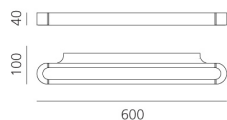

PRODUCT CODE: 1913060A

FEATURES

- Article Code: **1913060A**
- Colour: **Satin copper**
- Installation: **Wall**
- Material: **Aluminium, methacrylate, polycarbonate**
- Series: **Design Collection**
- Environment: **Indoor**
- Area contract: **Hospitality, null**
- Emission: **Direct/indirect**
- design by: **Neil Poulton**

DIMENSIONS

- Length: **cm 61.6**
- Width: **cm 10**
- Height: **cm 4**
- Glow Wire Test: **650°**

SOURCES INCLUDED

- Category: **Led**
- Number: **4**
- Watt: **5.78W**
- Delivered lumens output: **851lm**
- Color temperature (K): **3000K**
- CRI: **80**
- Color Tolerance: **MacAdam 3SDCM**
- Efficacy: **147lm/W**
- Service Life: **50000-L70**

LUMINAIRE

- Watt: **25W**
- Voltage: **220-240V**
- Delivered lumens output: **2923lm**
- CCT: **3000K**
- Efficiency: **81%**
- Efficacy: **116.92lm/W**
- CRI: **80**