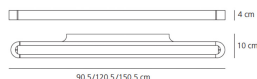

LUMINAIRE

- Power Supply: **Electronic Integrated**
- Watt: **51W**
- Voltage: **220-240V**
- Delivered lumens output: **5772lm**
- CCT: **3000K**
- Efficiency: **79%**
- Efficacy: **113.18lm/W**
- CRI: **80**

Notes

Lamp included.

DESCRIPTION

PRODUCT CODE: 1917010A

FEATURES

- Article Code: **1917010A**
- Colour: **White**
- Installation: **Wall**
- Material: **Aluminium, methacrylate, polycarbonate**
- Series: **Design Collection**
- Environment: **Indoor**
- Area contract: **Hospitality, null**
- Emission: **Direct/indirect**
- design by: **Neil Poulton**

DIMENSIONS

- Length: **cm 120**
- Width: **cm 10**
- Height: **cm 4**
- Glow Wire Test: **650°**

SOURCES INCLUDED

- Category: **Led**
- Number: **7**
- Watt: **6.72W**
- Delivered lumens output: **1014lm**
- Color temperature (K): **3000K**
- CRI: **80**
- Color Tolerance: **MacAdam 3SDCM**
- Efficacy: **151lm/W**
- Service Life: **50000-L70**