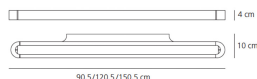

LUMINAIRE

- Power Supply: **Electronic Integrated**
- Watt: **32W**
- Voltage: **220V-240V**
- Delivered lumens output: **3707lm**
- CCT: **3000K**
- Efficiency: **79%**
- Efficacy: **115.84lm/W**
- CRI: **80**
- Dimmable Typology: **Push**

Notes

Lamp included.

DESCRIPTION

PRODUCT CODE: 1916010A

FEATURES

- Article Code: **1916010A**
- Colour: **White**
- Installation: **Wall**
- Material: **Aluminium, methacrylate, polycarbonate**
- Series: **Design Collection**
- Environment: **Indoor**
- Area contract: **Hospitality, null**
- Emission: **Direct/indirect**
- design by: **Neil Poulton**

DIMENSIONS

- Length: **cm 90.5**
- Width: **cm 10**
- Height: **cm 4**
- Glow Wire Test: **750°C**

SOURCES INCLUDED

- Category: **Led**
- Number: **5**
- Watt: **6W**
- Delivered lumens output: **909lm**
- Color temperature (K): **3000K**
- CRI: **80**
- Color Tolerance: **MacAdam 3SDCM**
- Efficacy: **152lm/W**
- Service Life: **50000-L70**