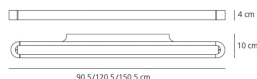

LUMINAIRE

- Power Supply: **Electronic Integrated**
- Watt: **60W**
- Voltage: **220V-240V**
- Delivered lumens output: **6711lm**
- CCT: **3000K**
- Efficiency: **79%**
- Efficacy: **111.84lm/W**
- CRI: **80**
- Dimmable Typology: **Push**

Notes

Lamp included.

DESCRIPTION

PRODUCT CODE: 1920020A

FEATURES

- Article Code: **1920020A**
- Colour: **silver**
- Installation: **Wall**
- Material: **Aluminium, methacrylate, polycarbonate**
- Series: **Design Collection**
- Environment: **Indoor**
- Area contract: **Hospitality, null**
- Emission: **Direct/indirect**
- design by: **Neil Poulton**

DIMENSIONS

- Length: **cm 150**
- Width: **cm 10**
- Height: **cm 4**
- Glow Wire Test: **750°C**

SOURCES INCLUDED

- Category: **Led**
- Number: **1**
- Watt: **60W**
- Delivered lumens output: **7920lm**
- Color temperature (K): **3000K**
- CRI: **80**
- Color Tolerance: **3SDCM**
- Efficacy: **132lm/W**