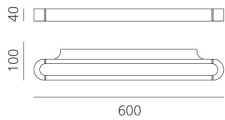

LUMINAIRE

- Watt: **25W**
- Voltage: **220-240V**
- Delivered lumens output: **2923lm**
- CCT: **3000K**
- Efficiency: **81%**
- Efficacy: **116.92lm/W**
- CRI: **80**

DIMENSIONS

- Length: **cm 61.6**
- Width: **cm 10**
- Height: **cm 4**
- Glow Wire Test: **650°**

DIMENSIONS

- Length: **cm 61.6**
- Width: **cm 10**
- Height: **cm 4**
- Glow Wire Test: **650°**

SOURCES INCLUDED

- Category: **Led**
- Number: **4**
- Watt: **5.78W**
- Delivered lumens output: **851lm**
- Color temperature (K): **3000K**
- CRI: **80**
- Color Tolerance: **MacAdam 3SDCM**
- Efficacy: **147lm/W**
- Service Life: **50000-L70**

DIMENSIONS

- Length: **cm 60**
- Width: **cm 10**
- Height: **cm 4**
- Glow Wire Test: **650°**

SOURCES INCLUDED

- Category: **Led**
- Number: **4**
- Watt: **5.78W**
- Delivered lumens output: **851lm**
- Color temperature (K): **3000K**
- CRI: **80**
- Color Tolerance: **MacAdam 3SDCM**
- Efficacy: **147lm/W**
- Service Life: **50000-L70**