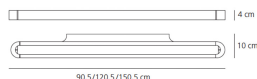

LUMINAIRE

- Power Supply: **Electronic Integrated**
- Watt: **32W**
- Voltage: **220-240V**
- Delivered lumens output: **3707lm**
- CCT: **3000K**
- Efficiency: **79%**
- Efficacy: **115.84lm/W**
- CRI: **80**

Notes

Lamp included.

DESCRIPTION

PRODUCT CODE: 1915020A

FEATURES

- Article Code: **1915020A**
- Colour: **Silver**
- Installation: **Wall**
- Material: **Aluminium, methacrylate, polycarbonate**
- Series: **Design Collection**
- Environment: **Indoor**
- Area contract: **Hospitality, null**
- Emission: **Direct/indirect**
- design by: **Neil Poulton**

DIMENSIONS

- Length: **cm 90.5**
- Width: **cm 10**
- Height: **cm 4**
- Glow Wire Test: **650°**

SOURCES INCLUDED

- Category: **Led**
- Number: **5**
- Watt: **6W**
- Delivered lumens output: **909lm**
- Color temperature (K): **3000K**
- CRI: **80**
- Color Tolerance: **MacAdam 3SDCM**
- Efficacy: **152lm/W**
- Service Life: **50000-L70**