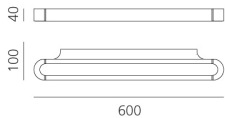

LUMINAIRE

- Watt: **25W**
- Voltage: **220-240V**
- Delivered lumens output: **2923lm**
- CCT: **3000K**
- Efficiency: **81%**
- Efficacy: **116.92lm/W**
- CRI: **80**

PRODUCT CODE: 1914060A

FEATURES

- Article Code: **1914060A**
- Colour: **Satin copper**
- Installation: **Wall**
- Material: **Aluminium, methacrylate, polycarbonate**
- Series: **Design Collection**
- Environment: **Indoor**
- Area contract: **Hospitality, null**
- Emission: **Direct/indirect**
- design by: **Neil Poulton**

DIMENSIONS

- Length: **cm 60**
- Width: **cm 10**
- Height: **cm 4**
- Glow Wire Test: **650°**

SOURCES INCLUDED

- Category: **Led**
- Number: **4**
- Watt: **5.78W**
- Delivered lumens output: **851lm**
- Color temperature (K): **3000K**
- CRI: **80**
- Color Tolerance: **MacAdam 3SDCM**
- Efficacy: **147lm/W**
- Service Life: **50000-L70**