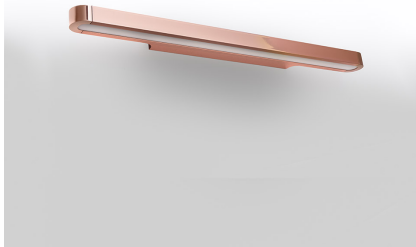

Talo wall 60 LED Dimmable - Satin copper

Neil Poulton

DESCRIPTION

IP20 Dimmerable:

LUMINAIRE

- Watt: **25W**
- Voltage: **220-240V**
- Delivered lumens output: **2923lm**
- CCT: **3000K**
- Efficiency: **81%**
- Efficacy: **116.92lm/W**
- CRI: **80**

PRODUCT CODE: 1914060A

FEATURES

- Article Code: **1914060A**
- Colour: **Satin copper**
- Installation: **Wall**
- Material: **Aluminium, methacrylate, polycarbonate**
- Series: **Design Collection**
- Environment: **Indoor**
- Area contract: **Hospitality, null**
- Emission: **Direct/indirect**
- design by: **Neil Poulton**

DIMENSIONS

- Length: **cm 60**
- Width: **cm 10**
- Height: **cm 4**
- Glow Wire Test: **650°**

SOURCES INCLUDED

- Category: **Led**
- Number: **4**
- Watt: **5.78W**
- Delivered lumens output: **851lm**
- Color temperature (K): **3000K**
- CRI: **80**
- Color Tolerance: **MacAdam 3SDCM**
- Efficacy: **147lm/W**
- Service Life: **50000-L70**