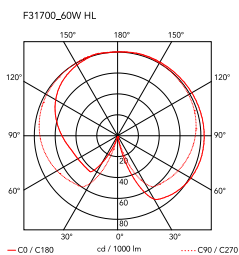

IC Lights Table 1 High

by Michael Anastassiades , 2014

Table lamp providing diffused light. Frame in brass, brushed and transparent varnished or chrome steel, and black. Blown glass opal diffuser. Dimmer on the power chord.

Mounting	Table
Environment	Indoor
Weight	1.7 Kg
Light sources available	1 x RF26565 LED 8W E14 700lm 3000K [e] Dimmable 1 x RF26260 LED 10W E14 900lm 3000K [e] Dimmable 1 x RF26261 LED 10W E14 800lm 2700K [e] Dimmable 1 x RF30264 LED 8W E14 700lm 3000K [e] Dimmable 1 x RF30263 LED 8W E14 900lm 2700K [e] Dimmable