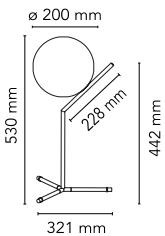

IC Lights Table 1 High

by Michael Anastassiades , 2014

Table lamp providing diffused light. Frame in brass, brushed and transparent varnished or chrome steel, and black. Blown glass opal diffuser. Dimmer on the power chord.

Mounting	Table
Environment	Indoor
Weight	1.7 Kg
Light sources available	1 x RF26565 LED 8W E14 700lm 3000K [e] Dimmable 1 x RF26260 LED 10W E14 900lm 3000K [e] Dimmable 1 x RF26261 LED 10W E14 800lm 2700K [e] Dimmable 1 x RF30264 LED 8W E14 700lm 3000K [e] Dimmable 1 x RF30263 LED 8W E14 900lm 2700K [e] Dimmable