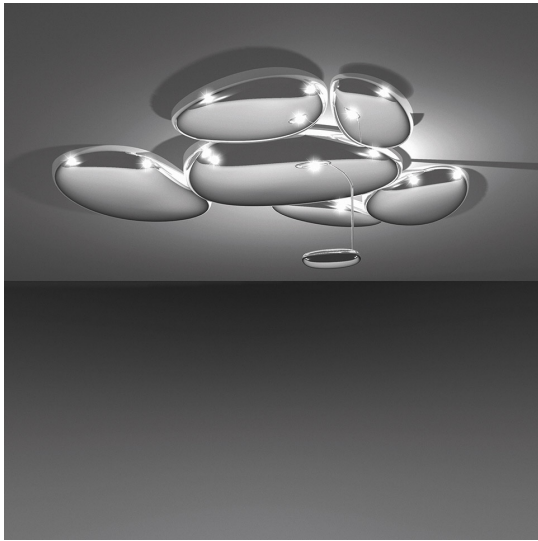

Skydro Ceiling Led 2700K

Ross Lovegrove

IP20    Dimmerable: 

LUMINAIRE

- Watt: **29W**
- Delivered lumens output: **1554lm**
- CCT: **2700K**
- Efficiency: **58%**
- Efficacy: **53.59lm/W**
- CRI: **90**
- Dimmable Typology: **Push**

Notes

Available in two versions: the first, in which the indirect light comes from a lighting unit integrated into the lamp, the second, in which the indirect light comes from a wall projector that is separate from the lamp. Skydro is a sectional unit that enables numerous elements to be added. To assemble the multiple units it needs - in addition to the basic units (with or without light source) - an assembly kit (template) and cable kits for the electrical connection.

DESCRIPTION

Ceiling lamp, a further development of the Hydro series. A series of pebbles forms a bright sky reflecting the light that bounces on its biomorphic surfaces.

PRODUCT CODE: 1245W10A

FEATURES

- Article Code: **1245W10A**
- Colour: **Polished chrome**
- Installation: **Ceiling**
- Material: **Aluminium, steel, ABS**
- Series: **Design Collection**
- Environment: **Indoor**
- Emission: **Indirect**
- design by: **Ross Lovegrove**