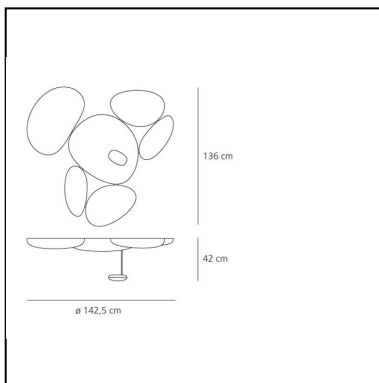

Skydro Ceiling Led 2700K

Ross Lovegrove

IP20    Dimmerable: 

LUMINAIRE

- Watt: **29W**
- Delivered lumens output: **1554lm**
- CCT: **2700K**
- Efficiency: **58%**
- Efficacy: **53.59lm/W**
- CRI: **90**
- Dimmable Typology: **Push**

Notes

Available in two versions: the first, in which the indirect light comes from a lighting unit integrated into the lamp, the second, in which the indirect light comes from a wall projector that is separate from the lamp. Skydro is a sectional unit that enables numerous elements to be added. To assemble the multiple units it needs - in addition to the basic units (with or without light source) - an assembly kit (template) and cable kits for the electrical connection.

DIMENSIONS

- Height: **cm 136**
- Diameter: **cm 142**
- Depth: **cm 42**
- Glow Wire Test: **960°C**

SOURCES INCLUDED

- Category: **Led**
- Number: **1**
- Watt: **29W**
- Color temperature (K): **2700K**
- CRI: **90**
- Color Tolerance: **MacAdam 2SDCM**

DIMENSIONS

- Height: **cm 136**
- Diameter: **cm 142**
- Depth: **cm 42**
- Glow Wire Test: **960°C**

SOURCES INCLUDED

- Category: **Led**
- Number: **1**
- Watt: **29W**
- Delivered lumens output: **4230lm**
- Color temperature (K): **3000K**
- CRI: **90**
- Color Tolerance: **MacAdam 2SDCM**