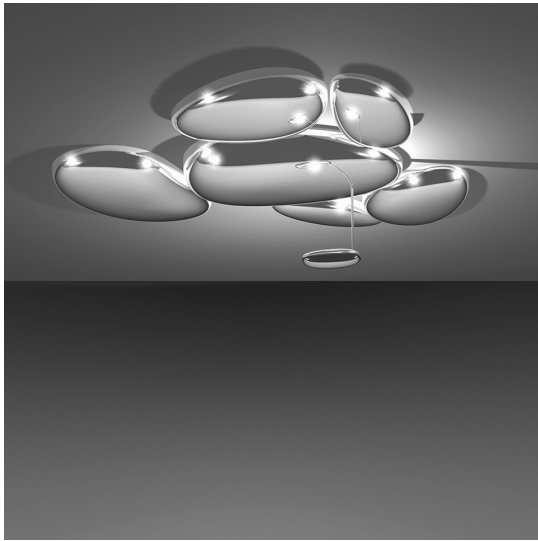

Notes

Available in two versions: the first, in which the indirect light comes from a lighting unit integrated into the lamp, the second, in which the indirect light comes from a wall projector that is separate from the lamp. Skydro is a sectional unit that enables numerous elements to be added. To assemble the multiple units it needs - in addition to the basic units (with or without light source) - an assembly kit (template) and cable kits for the electrical connection.

DESCRIPTION

Ceiling lamp, a further development of the Hydro series. A series of pebbles forms a bright sky reflecting the light that bounces on its biomorphic surfaces.

PRODUCT CODE: 1245W10A

FEATURES

- Article Code: **1245W10A**
- Colour: **Polished chrome**
- Installation: **Ceiling**
- Material: **Aluminium, steel, ABS**
- Series: **Design Collection**
- Environment: **Indoor**
- Emission: **Indirect**
- design by: **Ross Lovegrove**

Skydro Ceiling Led 3000K

Ross Lovegrove

IP20    Dimmerable: 

LUMINAIRE

- Watt: **29W**
- Delivered lumens output: **1662lm**
- CCT: **3000K**
- Efficiency: **58%**
- Efficacy: **57.31lm/W**
- CRI: **90**
- Dimmable Typology: **Push**