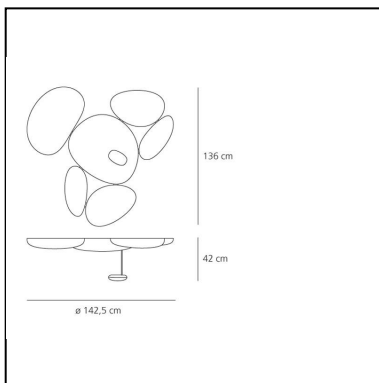

DIMENSIONS

- Height: **cm 136**
- Diameter: **cm 142**
- Depth: **cm 42**
- Glow Wire Test: **960°C**

SOURCES INCLUDED

- Category: **Led**
- Number: **1**
- Watt: **29W**
- Color temperature (K): **2700K**
- CRI: **90**
- Color Tolerance: **MacAdam 2SDCM**

Skydro Ceiling Led 3000K

Ross Lovegrove

IP20    Dimmerable: 

LUMINAIRE

- Watt: **29W**
- Delivered lumens output: **1662lm**
- CCT: **3000K**
- Efficiency: **58%**
- Efficacy: **57.31lm/W**
- CRI: **90**
- Dimmable Typology: **Push**

DIMENSIONS

- Height: **cm 136**
- Diameter: **cm 142**
- Depth: **cm 42**
- Glow Wire Test: **960°C**

SOURCES INCLUDED

- Category: **Led**
- Number: **1**
- Watt: **29W**
- Delivered lumens output: **4230lm**
- Color temperature (K): **3000K**
- CRI: **90**
- Color Tolerance: **MacAdam 2SDCM**