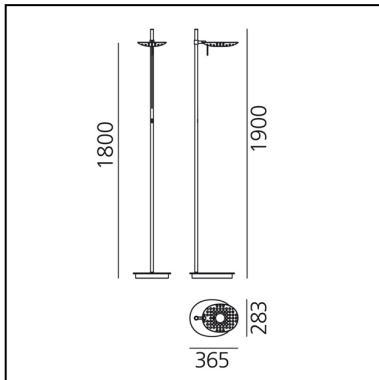

Reall Floor - Aluminium

Carlotta de Bevilacqua
Paolo Dell'Elce

IP20   

LUMINAIRE

- Watt: **45W**
- Delivered lumen output: **3357lm**
- CCT: **3000K**
- Efficiency: **73%**
- Efficacy: **74.6lm/W**
- CRI: **90**

DESCRIPTION

A single latest-generation LED light source of just 40W guarantees the same illuminance values that are obtainable with a 400W halogen. Visual lightness and thermodynamics are the main characteristics of the project: the head, made of die-cast aluminium, is appropriately shaped and perforated to form a permeable visual interface for the space where it is placed and facilitates heat exchange, guaranteeing optimum dissipation of the heat produced by the light source

FEATURES

- Product Code: **1979020A**
- Colour: **Mirror**
- Installation: **Floor**
- Material: **Aluminium**
- Series: **Scenarios**
- Emission: **Adjustable**
- design by: **Carlotta de Bevilacqua, Paolo Dell'Elce**

DIMENSIONS

- Length: **365 mm**
- Width: **283 mm**
- Height: **1900 mm**
- Base Length: **365 mm**
- Base Width: **283 mm**
- Glow Wire Test: **750°C**

SOURCES INCLUDED

- Category: **Led**
- Number: **1**
- Watt: **45W**
- Color temperature (K): **3000K**
- CRI: **90**