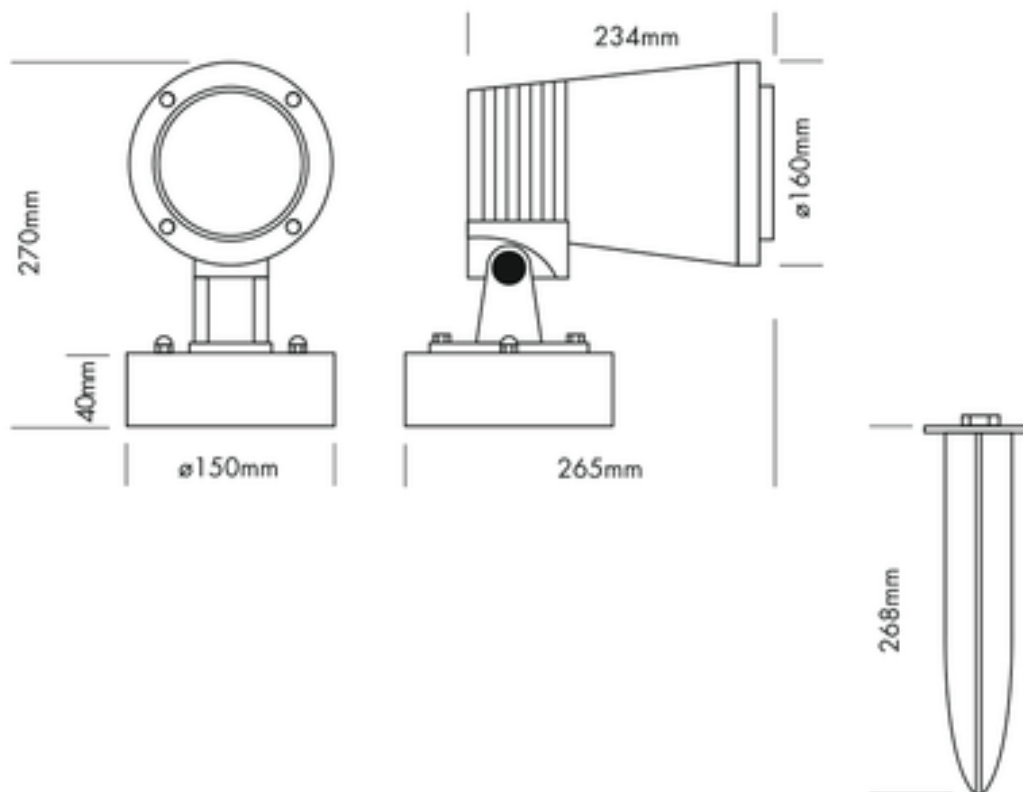

Spot Light IP65 ARC Triled RGB XL

The PROLED SPOT LIGHT IP65 ARC is suitable for facades or architectural lighting indoors as well as outdoors.

- dimmable, autom. colour change, controllable via DMX 512, DALI, KNX, 1-10 V, CASAMBI, RF by MULTI power supplies or PRO CONTROLLER

EULUMDAT/IES INFORMATION

TECHNICAL DATA

IP classification

IP65 (for outdoor use)

Power source	24 VDC Common Cathode (CC)
Housing	powder coated aluminium grey
Electrical connection	1x cable 4x 0,75 mm ² to open wires
Average lifetime	50.000 h at L80/B10
Operating temperature range	-10° C till +45° C

PHOTOMETRIC DATA

LED type	RGB 3-in-1 LEDs
Luminous flux	red 450 Lumen green 900 Lumen blue 130 Lumen r+g+b (white) 1480 Lumen
Wave length	red 620 nm green 525 nm blue 460 nm
Beam angle	35°

Due to conditions of production photometric data can vary from production batch to production batch within the EU directive.

PRODUCT TYPES

order code	colour	LED pcs	LED power	power consumption*	weight
L173340X	RGB	12x 3	36 Watt	47 Watt	4,2 kg

*Actual power consumption

MEMBER OF THE PROLED GROUP