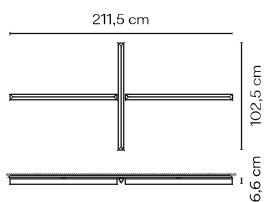

2361

New

Light Source

3 x LED STRIP 24V 15,3W.
Led 3000 K. CRI >80. 3672 lm. 80 lm/W.
Driver Constant Voltage 24V.
220-240V. 50/60Hz.
Dimming: 1-10V.

The rotation around a central axis allows for movement of the light sticks in the desired position: perpendicular, vertical, diagonal and progressive, creating wall arts in the space.

Personalization options available

- Dimming: DALI or Casambi.
Min. quantity, upcharge and extra lead time apply.

Materials

Diffuser: Methacrylate.
LED support: Aluminum.

Packaging

1 Box.
0,15 x 2,20 x 0,15 m.
Vol. 0,05 m³.
Gross weight 5,5 Kg.
Net weight 4,5 Kg.

2361 11 /23 Black
(NCS S 8500-N)

2361 13 /23 Grey L1
(NCS S 1000-N)