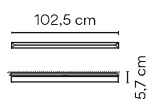

Halo Wall

Design by Martín Azúa

A seamless merging of light and matter, Halo Wall lends the effect of light floating in the air and bathing the walls. A feature piece which creates subtle, magical light.

Wall

2360

New

Light Source

1 x LED STRIP 24V 15,3W.
Led 3000 K. CRI >80. 1224 lm. 80 lm/W.
Driver Constant Voltage 24V.
220-240V. 50/60Hz.
Dimming: 1-10V.

Personalization options available

- Dimming: DALI or Casambi.
Min. quantity, upcharge and extra lead time apply.

Materials

Diffuser: Methacrylate.
LED support: Aluminum.

Packaging

1 Box.
0,10 x 1,025 x 0,10 m.
Vol. 0,01 m³.
Gross weight 2,25 Kg.
Net weight 1,75 Kg.

2360 11 /23 Black
(NCS S 8500-N)

2360 13 /23 Grey L1
(NCS S 1000-N)

2361

New

Light Source

3 x LED STRIP 24V 15,3W.
Led 3000 K. CRI >80. 3672 lm. 80 lm/W.
Driver Constant Voltage 24V.
220-240V. 50/60Hz.
Dimming: 1-10V.

The rotation around a central axis allows for movement of the light sticks in the desired position: perpendicular, vertical, diagonal and progressive, creating wall arts in the space.

Personalization options available

- Dimming: DALI or Casambi.
Min. quantity, upcharge and extra lead time apply.

Materials

Diffuser: Methacrylate.
LED support: Aluminum.

Packaging

1 Box.
0,15 x 2,20 x 0,15 m.
Vol. 0,05 m³.
Gross weight 5,5 Kg.
Net weight 4,5 Kg.

2361 11 /23 Black
(NCS S 8500-N)

2361 13 /23 Grey L1
(NCS S 1000-N)

2362

New

Light Source

5 x LED STRIP 24V 15,3W.
Led 3000 K. CRI >80. 6120 lm. 80 lm/W.
Driver Constant Voltage 24V.
220-240V. 50/60Hz.
Dimming: 1-10V.

The rotation around a central axis allows for movement of the light sticks in the desired position: perpendicular, vertical, diagonal and progressive, creating wall arts in the space.

Personalization options available