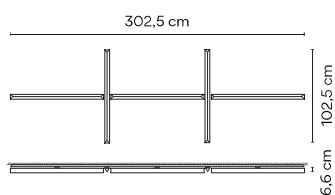

2362

New

Light Source

5 x LED STRIP 24V 15,3W.
Led 3000 K. CRI >80. 6120 lm. 80 lm/W.
Driver Constant Voltage 24V.
220-240V. 50/60Hz.
Dimming: 1-10V.

The rotation around a central axis allows for movement of the light sticks in the desired position: perpendicular, vertical, diagonal and progressive, creating wall arts in the space.

Personalization options available

- Dimming: DALI or Casambi.
Min. quantity, upcharge and extra lead time apply.

Materials

Diffuser: Methacrylate.
LED support: Aluminum.

Packaging

1 Box.
0,15 x 3,40 x 0,15 m.
Vol. 0,077 m³.
Gross weight 9,5 Kg.
Net weight 7,5 Kg.

2362 11 /23 Black
(NCS S 8500-N)

2362 13 /23 Grey L1
(NCS S 1000-N)