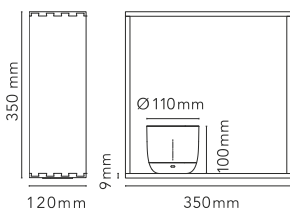

Mounting	Table
Environment	Indoor
Finish	Black, White
Weight	2,5 Kg
Light sources available	48 x LED ARRAY 2W 2700K 120lm CRI90
Emergency	Without
Switching	Dimmer
Power	2W
Battery	Yes
Supply included	Yes

Cord Length	140 cm mm
Materials	Wood, Polycarbonate

Colors	<ul style="list-style-type: none"> ● F2520030 - Black ● F2520009 - White
---------------	--

Certificate	  
--------------------	--

Gaku Wireless