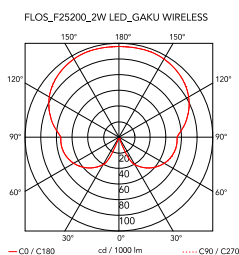

Gaku Wireless

by Nendo , 2018

Induction rechargeable lamp. Body/structure in solid ash with natural or black stain finish. Light fitting and diffuser in opalescent photo-etched injection-moulded polycarbonate. Push-button dimmer switch on the light fitting, with four levels of brightness. Autonomy at maximum brightness: 6 hours. Battery indicator light integrated into the dimmer switch. Induction charger integrated into the supporting base of the wooden lamp body/structure equipped with a corded power supply (with USB socket and interchangeable plugs). Usable power cord length: 140cm.

Cord Length	140 cm mm
Materials	Wood, Polycarbonate

Colors	<ul style="list-style-type: none"> ● F2520030 - Black ● F2520009 - White
---------------	--

Certificate	  
--------------------	--

Gaku Wireless