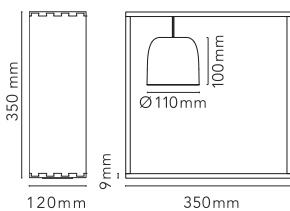

Mounting	Table
Environment	Indoor
Finish	Black, White
Weight	2,4 Kg
Light sources available	30 x LED ARRAY 5,5W 2700K 100lm CRI90
Emergency	Without
Switching	Dimmer
Power	5,5W
Battery	Yes
Supply included	Yes

Cord Length	140 cm mm
Materials	Wood, Polycarbonate

Colors	● F2521030 - Black ● F2521009 - White

Certificate