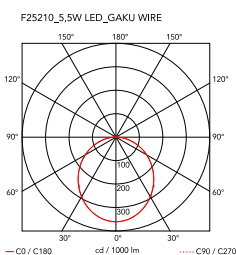

Mounting	Table
Environment	Indoor
Finish	Black, White
Weight	2,4 Kg
Light sources available	30 x LED ARRAY 5,5W 2700K 100lm CRI90
Emergency	Without
Switching	Dimmer
Power	5,5W
Battery	Yes
Supply included	Yes

Cord Length	140 cm mm
Materials	Wood, Polycarbonate

Colors	● F2521030 - Black ● F2521009 - White

Certificate