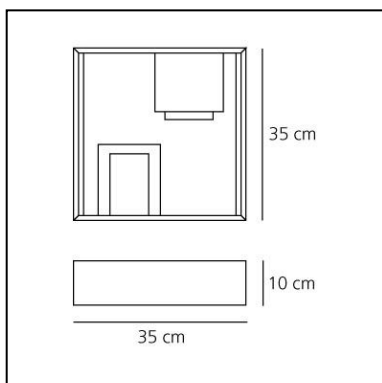

Fato gold

Gio Ponti

IP20   EAC 

LUMINAIRE

- Watt: **2x5W**
- Voltage: **220V-240V**

DESCRIPTION

A table or wall lamp, with geometrical metal screens creating light and dark, screened and clear, all enclosed in a square frame: it is both a light object and a lamp. A lighting sculpture with a strong styling connotation to the '60s. Structure in white enamelled, folded and welded plate. Ability to mount LED light source E14 (LED light source not included).

DIMENSIONS

- Length: **350 mm**
- Width: **350 mm**
- Height: **100 mm**

SOURCES NOT INCLUDED

- Category: **LED RETROFIT**
- Number: **2**
- Watt: **5W**
- Socket: **E14**

Fato

Gio Ponti

IP20   EAC  

LUMINAIRE

- Watt: **2x5W**
- Voltage: **220V-240V**

DESCRIPTION

A table or wall lamp, with geometrical metal screens creating light and dark, screened and clear, all enclosed in a square frame: it is both a light object and a lamp. A lighting sculpture with a strong styling connotation to the '60s. Structure in white enamelled, folded and welded plate.

DIMENSIONS

- Length: **350 mm**
- Width: **350 mm**
- Height: **100 mm**
- Glow Wire Test: **N/D°**

SOURCES NOT INCLUDED

- Category: **LED RETROFIT**
- Number: **2**
- Watt: **5W**
- Socket: **E14**