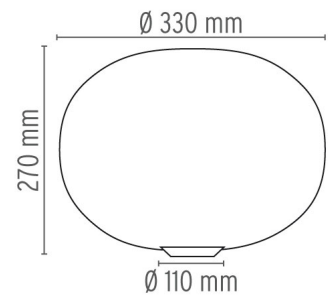

GLO-BALL BASIC I

Mounting	Table
Lamps description	1 x MAX 150W E27 HSGS dimmer
Environment	Indoor
Finish	White
Technical description	Table/desk lamp providing diffused light. Diffuser consisting of an externally acidetched, hand blown, flashed opaline glass and a die-cast aluminum threaded ring nut with alodine plating finish. 30% fiberglass reinforced injection-molded polyamide base. Gray painted, die-cast aluminum diffuser support. On the cable there is the electronic dimmer which allows the regulation of light brightness.

Glo-Ball Basic I
designed by Jasper Morrison

Table/desk lamp providing diffused light

● F3021000 White

DIMENSIONS

ELECTRICAL

Emergency	Without
Switching	On the cable there is the electronic dimmer which allows the regulation of light brightness with a dial.
Voltage (V)	220/240

PHYSICAL

Supply	Power cord
Cord length (mm)	1900
Construction material	Aluminum, Blown glass, Plastic
Weight (kg)	2.6

CERTIFICATIONS

Glo-Ball Basic I . Lamps

HSGS 150W E27

Lamp wattage:

150 W

Lamp category:

● F3021000 White

DIMENSIONS

CERTIFICATIONS

IP
40