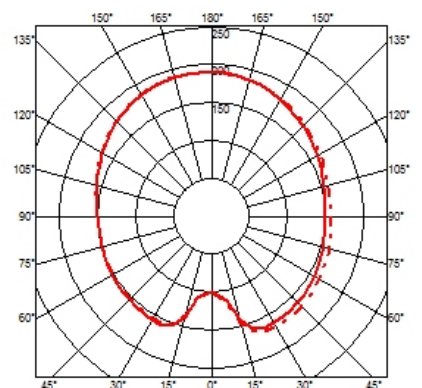

GLO-BALL BASIC I

Mounting	Table
Lamps description	1 x MAX 150W E27 HSGS dimmer
Environment	Indoor
Finish	White
Technical description	Table/desk lamp providing diffused light. Diffuser consisting of an externally acidetched, hand blown, flashed opaline glass and a die-cast aluminum threaded ring nut with alodine plating finish. 30% fiberglass reinforced injection-molded polyamide base. Gray painted, die-cast aluminum diffuser support. On the cable there is the electronic dimmer which allows the regulation of light brightness.

Glo-Ball Basic I
designed by Jasper Morrison

Table/desk lamp providing diffused light

● F3021000 White

DIMENSIONS

ELECTRICAL

Emergency	Without
Switching	On the cable there is the electronic dimmer which allows the regulation of light brightness with a dial.
Voltage (V)	220/240

PHYSICAL

Supply	Power cord
Cord length (mm)	1900
Construction material	Aluminum, Blown glass, Plastic
Weight (kg)	2.6

CERTIFICATIONS

Glo-Ball Basic I . Lamps

HSGS 150W E27

Lamp wattage:

150 W

Lamp category: