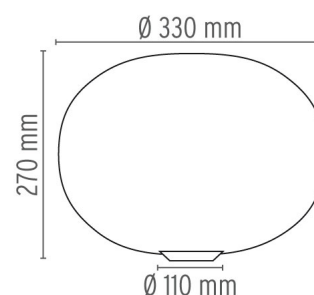

PHYSICAL

Supply	Power cord
Cord length (mm)	1900
Construction material	Aluminum, Blown glass, Plastic
Weight (kg)	2.6

CERTIFICATIONS

Glo-Ball Basic I . Lamps

HSGS 150W E27

Lamp wattage:

150 W

Lamp category:

● F3021000 White

DIMENSIONS

CERTIFICATIONS

IP
40