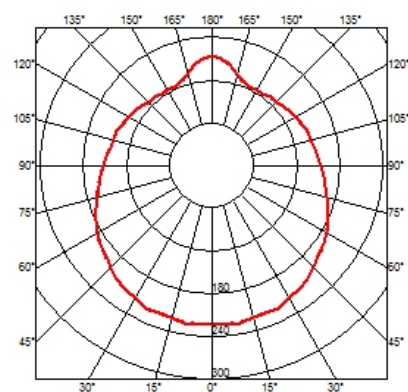

FLOS

GLO-BALL SI

Mounting	Pendant
Type of ceiling pendant	Suspension cable
Lamps description	1 x MAX 150W E27 HSGS
Environment	Indoor
Finish	White
Technical description	Suspension lamp providing diffused light. Diffuser consisting of an externally acid-etched, hand blown, flashed opaline glass. Gloss white painted pressed steel diffuser support. 30% fiberglass reinforced injection-molded polyamide rose; pressed and galvanized ceiling fitting. Steel suspension cable.

ELECTRICAL

Emergency	Without
Voltage (V)	230

PHYSICAL

Supply	Terminal block
Cord length (mm)	3700
Construction material	Blown glass, Steel
Weight (kg)	2.7

Glo-Ball SI

designed by Jasper Morrison

Suspension lamp providing diffused light

● F3005061 White

DIMENSIONS

CERTIFICATIONS

Glo-Ball S1 . Lamps

HSGS 150W E27

Lamp wattage:

150 W

Lamp category: