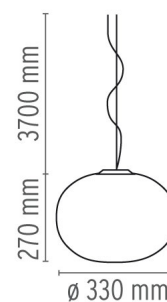

FLOS

GLO-BALL SI

Mounting	Pendant
Type of ceiling pendant	Suspension cable
Lamps description	1 x MAX 150W E27 HSGS
Environment	Indoor
Finish	White
Technical description	Suspension lamp providing diffused light. Diffuser consisting of an externally acid-etched, hand blown, flashed opaline glass. Gloss white painted pressed steel diffuser support. 30% fiberglass reinforced injection-molded polyamide rose; pressed and galvanized ceiling fitting. Steel suspension cable.

ELECTRICAL

Emergency	Without
Voltage (V)	230

PHYSICAL

Supply	Terminal block
Cord length (mm)	3700
Construction material	Blown glass, Steel
Weight (kg)	2.7

Glo-Ball SI

designed by Jasper Morrison

Suspension lamp providing diffused light

● F3005061 White

DIMENSIONS

CERTIFICATIONS

Glo-Ball S1 . Lamps

HSGS 150W E27

Lamp wattage:

150 W

Lamp category: