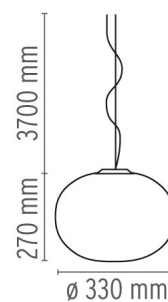

DIMENSIONS

CERTIFICATIONS