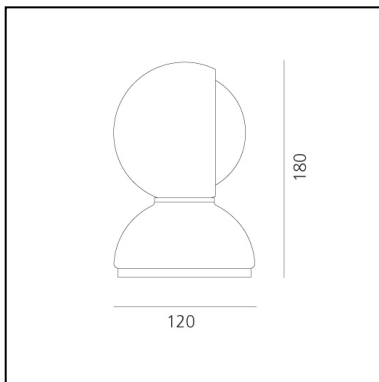

Eclisse Yellow

Vico Magistretti

IP20   EAC  

LUMINAIRE

- Watt: **5W**
- Voltage: **220V-240V**
- Delivered lumen output: **170lm**

DESCRIPTION

Eclisse, designed by Vico Magistretti in 1965, won the Compasso d'Oro Award in 1967 and became an ambassador of Italian design worldwide. Eclisse is an avant-garde balance between form and function, design and utility. The concept's foundation lies in its functionality of adjusting the intensity of light through its rotating inner shade that "eclipses" the light source. In fact, with a fixed outer shell and a moveable inner shell the lamp can provide direct or diffuse light.

DIMENSIONS

- Height: **180 mm**
- Diameter: **120 mm**
- Base Diameter: **120 mm**
- Impact Resistance: **N/D**
- Glow Wire Test: **850°**

SOURCES NOT INCLUDED

- Category: **LED RETROFIT**
- Number: **1**
- Watt: **5W**
- Socket: **E14**