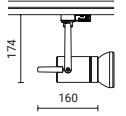

0,5 kg

CE 850° IP20