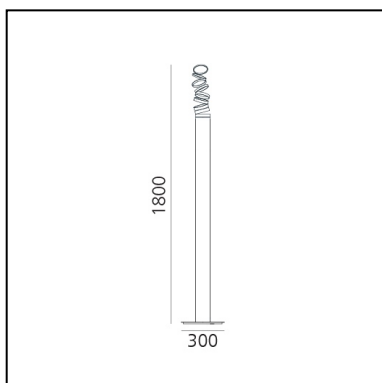

Decomposé Light Floor - Fumé

Atelier Oi

LUMINAIRE

- Watt: **45W**
- Delivered lumen output: **3564lm**
- CCT: **3000K**
- CRI: **90**

DESCRIPTION

Featuring a deconstructed base profile, the light projected through the balanced rings designs subtle shadows while defining a perfect quality of light in space.

- Height: **1800 mm**
- Base Length: **300 mm**
- Base Width: **300 mm**

SOURCES INCLUDED

- Category: **Led**
- Number: **1**
- Watt: **45W**
- Color temperature (K): **3000K**
- CRI: **90**

Decomposé Light Floor - Gold

- Height: **1800 mm**
- Base Length: **300 mm**
- Base Width: **300 mm**

SOURCES INCLUDED

- Category: **Led**
- Number: **1**
- Watt: **45W**
- Color temperature (K): **3000K**
- CRI: **90**

Decomposé Light Floor - Orange

- Height: **1800 mm**
- Base Length: **300 mm**
- Base Width: **300 mm**

SOURCES INCLUDED

- Category: **Led**
- Number: **1**
- Watt: **45W**
- Color temperature (K): **3000K**
- CRI: **90**