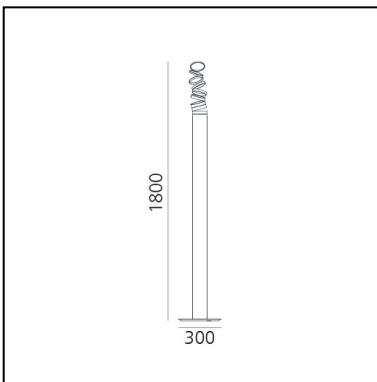

Decomposé Light Floor - Orange

Atelier Oi

LUMINAIRE

- Watt: **45W**
- Delivered lumen output: **3564lm**
- CCT: **3000K**
- CRI: **90**

DESCRIPTION

Featuring a deconstructed base profile, the light projected through the balanced rings designs subtle shadows while defining a perfect quality of light in space.

FEATURES

- Product Code: **DOI4600D03**
- Colour: **Orange**
- Installation: **Floor**
- Material: **Aluminium**
- Series: **Design Collection**
- Environment: **Indoor**
- design by: **Atelier Oi**

DIMENSIONS

- Height: **1800 mm**
- Base Length: **300 mm**
- Base Width: **300 mm**

SOURCES INCLUDED

- Category: **Led**
- Number: **1**
- Watt: **45W**
- Color temperature (K): **3000K**
- CRI: **90**