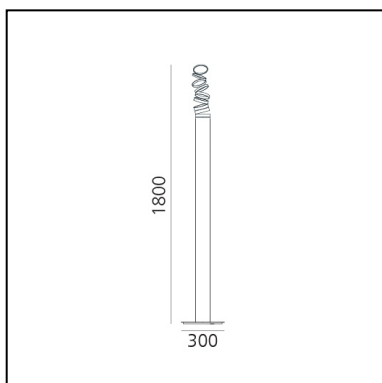

Decomposé Light Floor - Fumé

Atelier Oi

LUMINAIRE

- Watt: **45W**
- Delivered lumen output: **3564lm**
- CCT: **3000K**
- CRI: **90**

DESCRIPTION

Featuring a deconstructed base profile, the light projected through the balanced rings designs subtle shadows while defining a perfect quality of light in space.

- Height: **1800 mm**
- Base Length: **300 mm**
- Base Width: **300 mm**

SOURCES INCLUDED

- Category: **Led**
- Number: **1**
- Watt: **45W**
- Color temperature (K): **3000K**
- CRI: **90**

Decomposé Light Floor - Gold

Atelier Oi

LUMINAIRE

- Watt: **45W**
- Delivered lumen output: **3564lm**
- CCT: **3000K**
- CRI: **90**

DESCRIPTION

Featuring a deconstructed base profile, the light projected through the balanced rings designs subtle shadows while defining a perfect quality of light in space.

- Height: **1800 mm**
- Base Length: **300 mm**
- Base Width: **300 mm**

SOURCES INCLUDED

- Category: **Led**
- Number: **1**
- Watt: **45W**
- Color temperature (K): **3000K**
- CRI: **90**