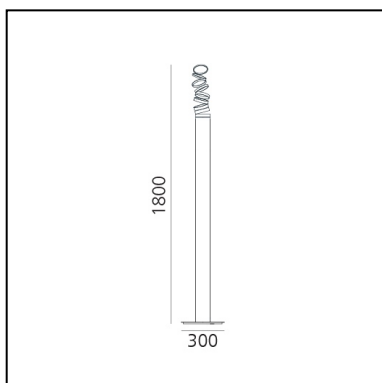

Decomposé Light Floor - Red

Atelier Oi

LUMINAIRE

- Watt: **45W**
- Delivered lumen output: **3564lm**
- CCT: **3000K**
- CRI: **90**

DESCRIPTION

Featuring a deconstructed base profile, the light projected through the balanced rings designs subtle shadows while defining a perfect quality of light in space.

FEATURES

- Product Code: **DOI4600D16**
- Colour: **Red**
- Installation: **Floor**
- Material: **Aluminium**
- Series: **Design Collection**
- Environment: **Indoor**
- design by: **Atelier Oi**

DIMENSIONS

- Height: **1800 mm**
- Base Length: **300 mm**
- Base Width: **300 mm**

SOURCES INCLUDED

- Category: **Led**
- Number: **1**
- Watt: **45W**
- Color temperature (K): **3000K**
- CRI: **90**