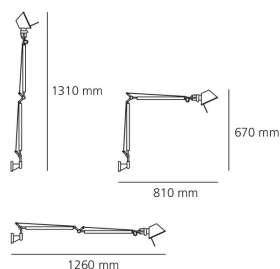

DIMENSIONS

COLOUR

ACCESSORIES