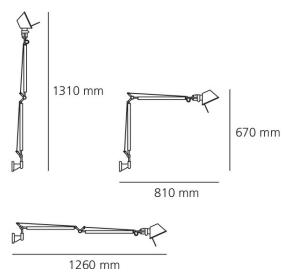

DIMENSIONS