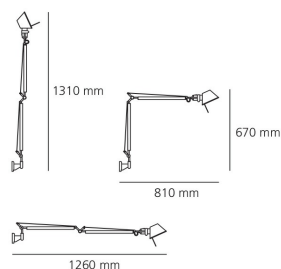

DIMENSIONS

COLOUR

LAMPS NOT INCLUDED

	Category:	HALO
	Number:	1
	Lbs:	Qa60
	Watt:	77W
	Socket:	E27
	Type:	Hsgsa/c/ub
	Colour Rendering:	1a
	Colour temperature (K):	2900K
	Duration (h):	2000h

ALTERNATIVE LAMPS

LED retrofit

Category:	LED
Watt:	8W
Luminous Flux (lm):	1000lm
Socket:	E27
Class:	A

LUMINAIR

Watt:	77W
Voltage:	220V-240V