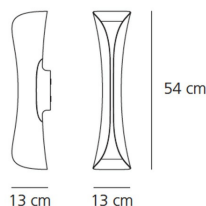

**DIMENSIONS**

**OPTICS**

Emission:	Indirect And Diffused
-----------	-----------------------

**COLOUR**

**DIMENSIONS**

Length:	cm 13
Width:	cm 13
Height:	cm 54
Impact Resistance:	N/D
Glow Wire Test:	650 °

**OPTICS**

Emission:	Indirect And Diffused
-----------	-----------------------

**COLOUR**

**DIMENSIONS**

Length:	cm 13
Width:	cm 13
Height:	cm 54
Impact Resistance:	N/D
Glow Wire Test:	650 °

**LAMPS NOT INCLUDED**