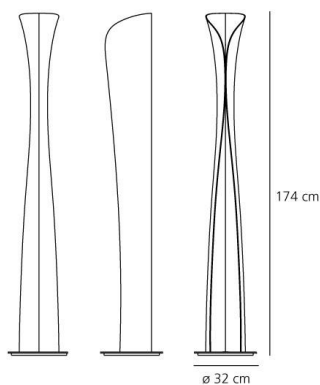

PRODUCT DATA SHEET

Cadmo Floor - LED - White/White

DESIGN BY:

Karim Rashid
2013

MATERIALS:

Steel

DESCRIPTION:

Floor lamp. A steel panel screens and releases a soft indirect light upwards together with a diffused light along the vertical aperture of the lamp. Combination of LED light sources, for indirect and diffused emission, with separate switching. Painted steel body lamp, with cover-base in painted inox-steel. With light regulator configured to controlled socket.

DIMENSIONS

Height:	cm 174
Diameter:	cm 32
Impact Resistance:	N/D
Glow Wire Test:	N/A °

LAMPS INCLUDED

Category:	LED
Number:	1
Watt:	44W
Luminous Flux (lm):	3000lm
Color temperature (K):	3000K
Class:	A

Category:	LED
Number:	1
Watt:	8W
Socket:	GU10
Color temperature (K):	3000K
Class:	A

LUMINAIR

Watt:	44W + 10W
Voltage:	220V-240V
Luminous Flux (lm):	3000lm
CCT:	3000K

DIMENSIONS

COLOUR

PRODUCT DATA SHEET

Cadmo Floor - White/White

DESIGN BY:

Karim Rashid
2006

OPTICS

Emission:	Indirect And Diffused
-----------	-----------------------

DIMENSIONS

Height:	cm 174
Diameter:	cm 32
Impact Resistance:	N/D
Glow Wire Test:	N/A °

DIMENSIONS

COLOUR

LAMPS NOT INCLUDED

	Category:	HALO
	Number:	1
	Lbs:	R63
	Watt:	60W
	Socket:	E27
	Type:	Irr
	Colour Rendering:	1a
	Colour temperature (K):	2500K
	Category:	HALO
	Number:	1
	Lbs:	Qt-de12
	Watt:	230W
	Socket:	R7s
	Type:	Hdg
	Luminous Flux (lm):	2950lm
	Colour Rendering:	1a
	Colour temperature (K):	3000K
	Duration (h):	2000h