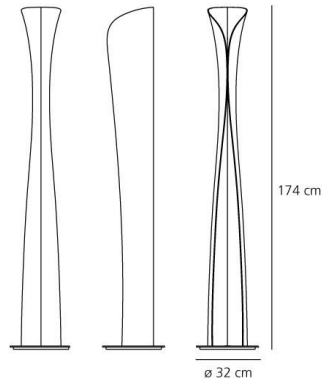

DIMENSIONS

Height:	cm 174
Diameter:	cm 32
Impact Resistance:	N/D
Glow Wire Test:	N/A °

LAMPS INCLUDED

Category:	LED
Number:	1
Watt:	44W
Luminous Flux (lm):	3000lm
Color temperature (K):	3000K
Class:	A

Category:	LED
Number:	1
Watt:	8W
Socket:	GU10
Color temperature (K):	3000K
Class:	A

OPTICS

Emission:	Indirect And Diffused
-----------	-----------------------

DIMENSIONS

Height:	cm 174
Diameter:	cm 32
Impact Resistance:	N/D
Glow Wire Test:	N/A °

DIMENSIONS

COLOUR

LAMPS NOT INCLUDED

	Category:	HALO
	Number:	1
	Lbs:	R63
	Watt:	60W
	Socket:	E27
	Type:	Irr
	Colour Rendering:	1a
	Colour temperature (K):	2500K
	Category:	HALO
	Number:	1
	Lbs:	Qt-de12
	Watt:	230W
	Socket:	R7s
	Type:	Hdg
	Luminous Flux (lm):	2950lm
	Colour Rendering:	1a
	Colour temperature (K):	3000K
	Duration (h):	2000h