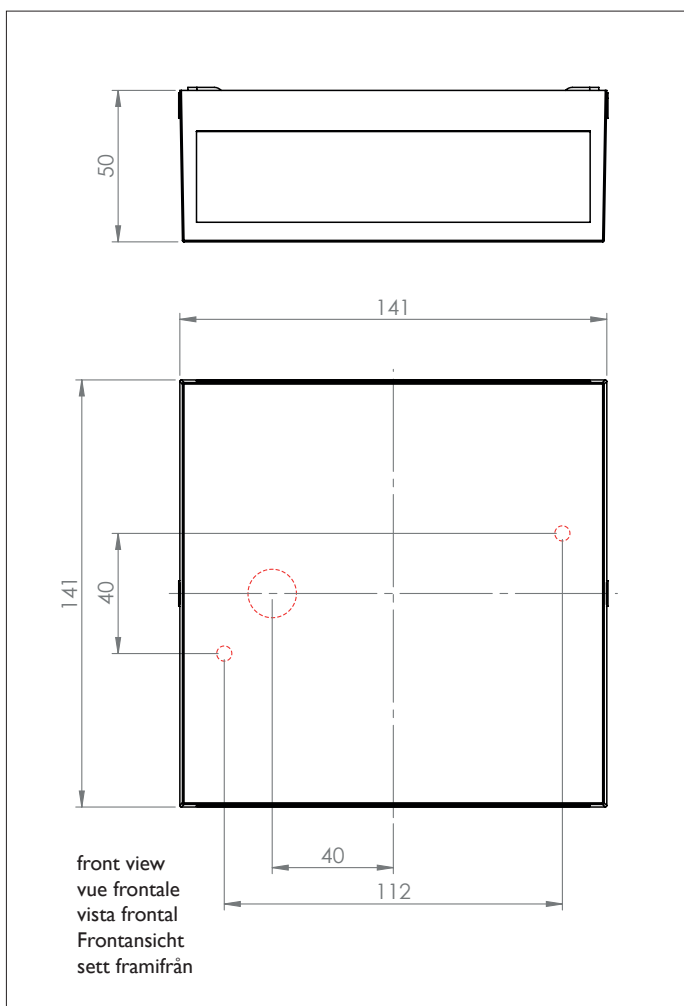

7203 Elis Single

3 x 1w LED		incl.
------------	---	-------

LED Driver		incl.
------------	---	-------

Zone	Not Applicable
------	----------------

Astro Lighting Ltd.
G2 River Way, Harlow
CM20 2DP, Great Britain