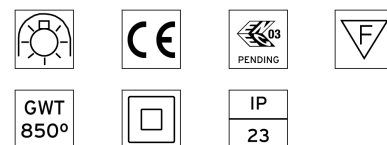

CERTIFICATIONS