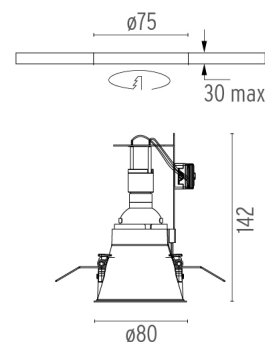

EASY KAP Ø80 ADJUSTABLE

Number of heads	1
Mounting	Ceiling recessed
Lamps description	LED PAR 16 GZ10 8W
Voltage (V)	220/240
Environment	Indoor

OPTICAL

Aiming	Adjustable
Light distribution symmetry	Symmetric

ELECTRICAL

Emergency	Without
Insulation class	Class II

PHYSICAL

Cutout diameter (mm)	75
Diameter (mm)	80
Recessed depth (mm)	155
Construction material	Die-cast aluminum
Weight (kg)	0,12

Recessed downlight with main voltage source. Installation frame not necessary.

	03.4162.GL	Gold
	03.4162.B1	White
	03.4162.BU	Blue
	03.4162.74	Black
	03.4162.CU	Copper

CERTIFICATIONS