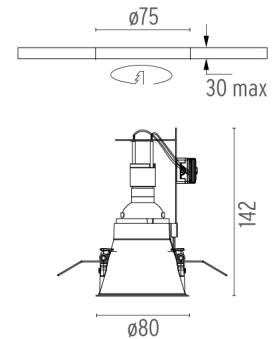

CERTIFICATIONS