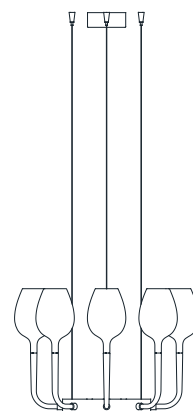

ROSE'

3050/8

DESIGNER
DANILO DE ROSSI

: Lampada a sospensione in metallo con finitura canna di fucile e diffusori in vetro soffiato colore oro rosa. Disponibile in varianti cromatiche.

: Chandelier with rose gold blown glass diffusers and metal structure with iron grey finish. Available in different colours.

dimensioni _ dimensions
ø 63 h. 43 _ ø 25" h. 17"

lampadine _ bulbs
33W LED - 3700 Lumen

3000K standard, alternativa disponibile a richiesta.
3000K standard, other options available on request.