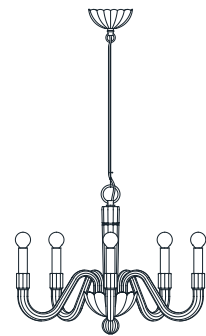

: Chandelier in transparent ruled glass and chrome metal finish. Available in different dimensions and colours.

dimensioni _ dimensions
ø 61 h. 50 _ ø 24" h. 19"
lampadine _ bulbs
5 - E14 / 5 - E12

FLORA