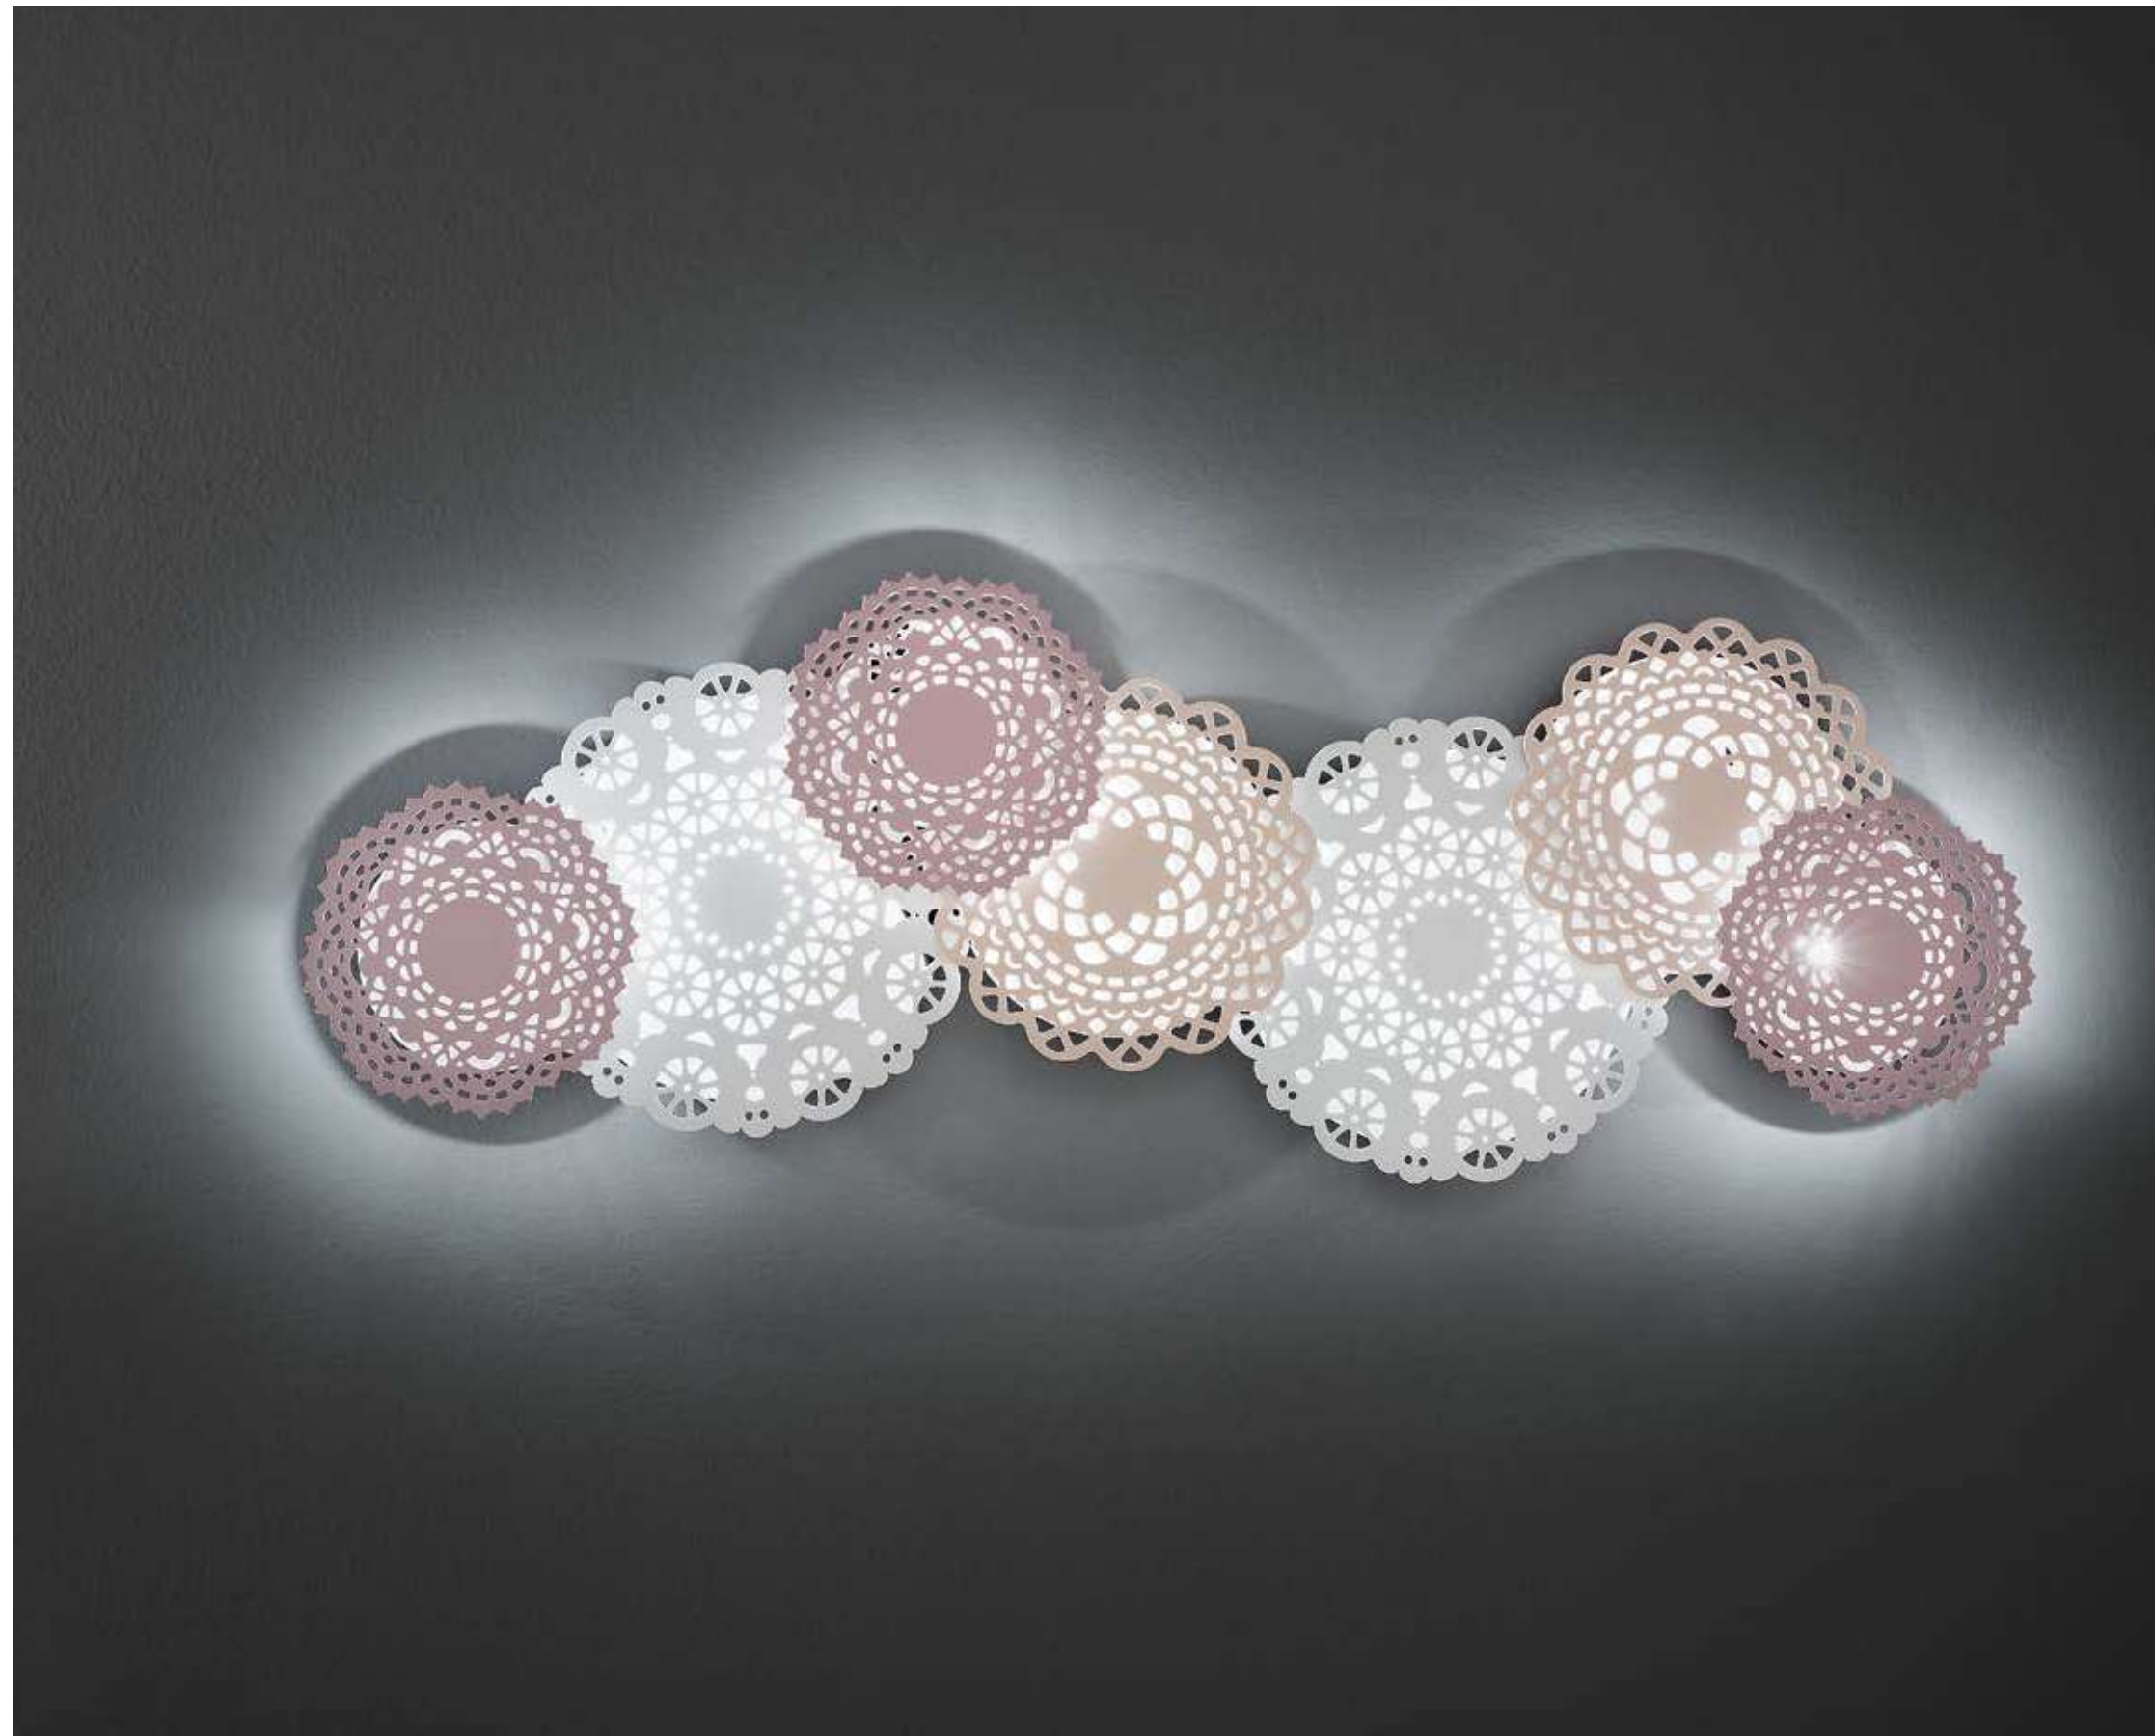

GHIPUR 3065/AP7

DESIGNER
GLOCAL DESIGN
D. BASSO & A. PELLEGRINO

: Lampada a parete modulare con diffusore in metallo multicolore. Disponibile in varianti dimensionali e cromatiche.

: Modular wall lamp with multicolor metal diffuser. Available in different dimensions and colours.

dimensioni _ dimensions

L 110 h. 38 sp. 8 _ W 44" h. 15" d. 3"

lampadine _ bulbs

32w - LED - 3850 Lumen

3000K standard, alternative disponibili a richiesta.

3000K standard, other options available on request.