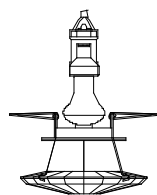

3025 FI

: Spotlight in cristallo Swarovski Elements trasparente e metallo on finitura cromo.
Disponibile in varianti cromatiche.

: *Spotlight in clear Swarovski Elements crystal and metal with chrome finish.
Available in different colours.*