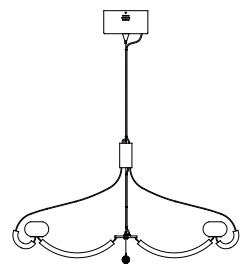

OFF 476/16

DESIGNER
ROBERTA VITADELLO
STEFANO TRAVERSO

: Sospensione in vetro nero e metallo con finitura cromo, diffusori in vetro soffiato satinato, pendaglio Swarovski Elements. Disponibile in varianti cromatiche e dimensionali.

: Chandelier in black blown glass and chrome metal finish, blown satin glass diffusers, Swarovski Elements pendant. Available in different dimensions and colours.

dimensioni _ dimensions
ø 94 h. 53 _ ø 38" h. 21"
lampadine _ bulbs
16 - G4

correlati _ relateds
p. 237