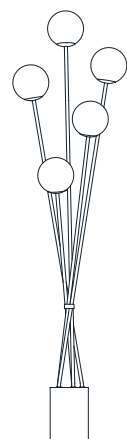

TEA 2392/P

DESIGNER
ITALAMP STUDIO

: Lampada da terra in metallo con finitura oro nichel e antracite, diffusori in vetro soffiato satinato.

: Floor lamp in metal with gold nickel and antracite finish. Blown satin glass diffusers.