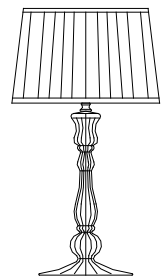

: Table lamp in blown ruled glass with chrome metal details. Fabric shade colour matching the glass. Available in different dimensions and colours.

dimensioni _ dimensions
ø 28 h. 53 _ ø 11" h. 21"

lampadine _ bulbs
1 - E27 / 1 - E26