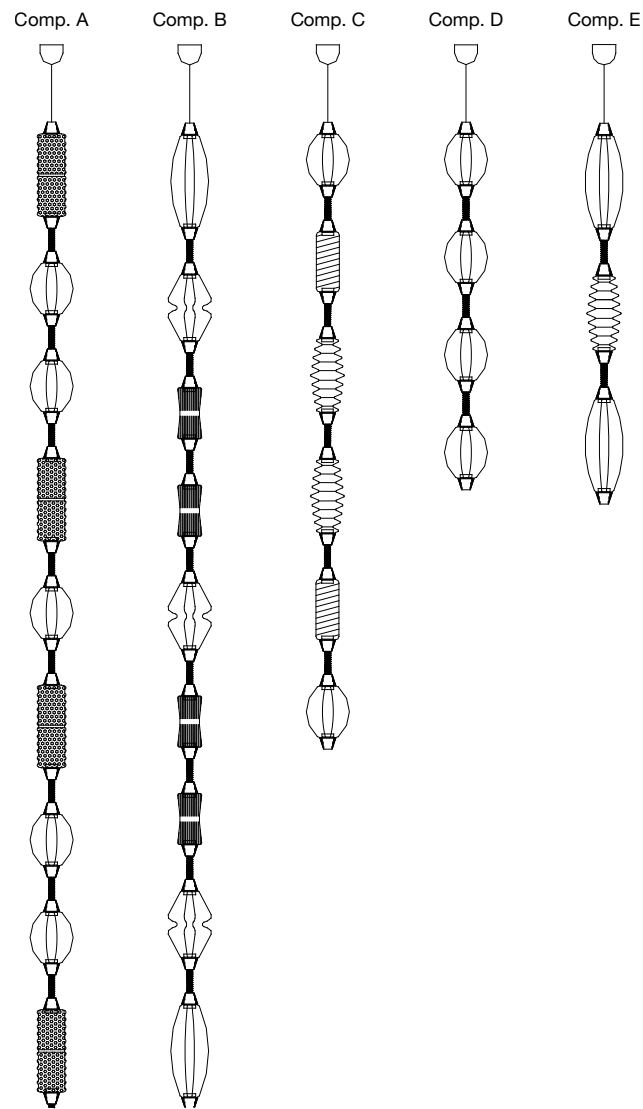

COLLIER T1800/A/B/C/D/E

DESIGNER
MARC SADLER