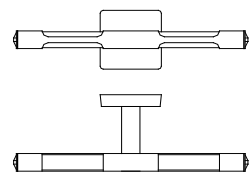

CARRE' 3034/AP2

DESIGNER
ROBERTA VITADELLO
STEFANO TRAVERSO

: Lampada a parete in metallo finitura cromo con diffusori in vetro satinato e particolare Swarovski Elements. Disponibile in varianti dimensionali e cromatiche.

: *Wall lamp in chrome metal finish with satin glass diffusers and Swarovski Elements detail. Available in different dimensions and colours.*

dimensioni _ dimensions

L 38 h. 9 sp. 13 _ W 10" h. 4" d. 6"

lampadine _ bulbs

2 - G9