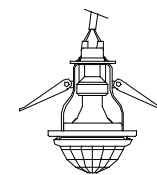

3020

FA

: Spotlight in cristallo Swarovski Elements e metallo con finitura cromo. Disponibile in varianti cromatiche.

: *Spotlight in Sarovski Elements crystal and metal with chrome finish. Available in different colours.*