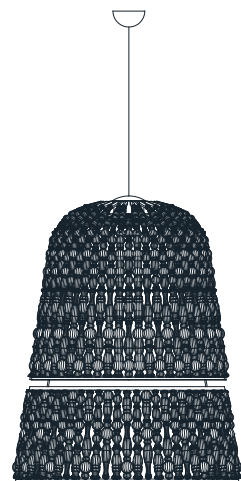

CROWNS 494/130

DESIGNER
MARCO PIVA

: Lampada a sospensione in metallo con finitura oro chiaro composta da elementi in vetro soffiato multicolore: melanzana, oro cipria e rosa confetto. Disponibile in varianti dimensionali e cromatiche.

: Pendant in metal with light gold finish and multicoloured blown glass elements: aubergine, powder and candy pink. Available in different dimensions and colours.

dimensioni _ dimensions

ø 130 h. 163+70 _ ø 51" h. 64"+27"

lampadine _ bulbs

180W LED - 14950 Lumen

3000K standard, alternativa disponibile a richiesta.

3000K standard, other options available on request.

correlati _ related
p. 317, 223