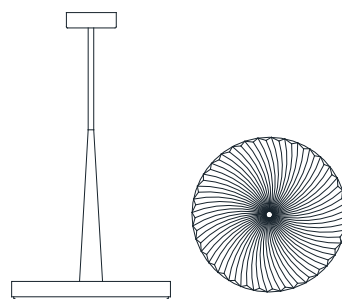

: Pendant in metal with light gold finish and carved crystal diffuser. Available in different colours.

dimensioni _ dimensions
ø 42 h.75 _ ø 16" h. 29"

lampadine _ bulbs
31W LED - 1800 Lumen

3000K standard, alternativa disponibile a richiesta.
3000K standard, other options available on request.

dimensioni _ dimensions
ø 42 h.75 _ ø 16" h. 29"

lampadine _ bulbs
31W LED - 1800 Lumen

3000K standard, alternativa disponibile a richiesta.
3000K standard, other options available on request.

LUNATICA 726/S