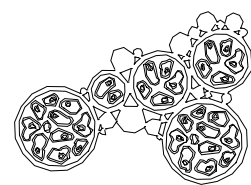

: Modular wall and ceiling lamp with white painted metal and satin glass diffusers. Available in different dimensions.

dimensioni _ dimensions
L 26 h. 22 sp. 6 _ W 11" h. 9" d. 3"
lampadine _ bulbs
2 - G9