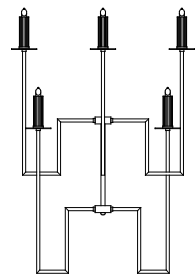

SPIDER T10/P

DESIGNER
CARLO COLOMBO

: Lampada da terra in metallo con finitura cromo e diffusori in vetro satinato. Disponibile in varianti cromatiche.

: Floor lamp in metal with chrome finish and satin glass diffusers. Available in different colours.