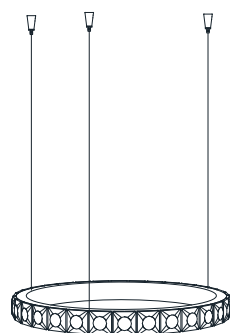

AURA

2391/55

DESIGNER
ITALAMP STUDIO

: Lampada a sospensione in metallo con finitura bronzo satinato e oro satinato diffusori in vetro krek ambra. Disponibile in varianti dimensionali e cromatiche.

: Pendant in metal with satin bronze or satin gold finish and amber krek glass diffusers. Available in different dimensions and colours.

dimensioni _ dimensions
ø 55 h. 5 _ ø 22" h. 22"

lampadine _ bulbs
18w - LED - 1900 Lumen

3000K standard, alternative disponibili a richiesta.
3000K standard, other options available on request.