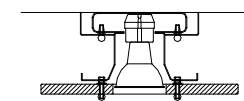

3006 FA/EXT

: Spotlight in vetro acidato e metallo con finitura cromo. Disponibile in varianti cromatiche.

: *Spotlight in satin glass and metal with chrome finish. Available in different colours.*