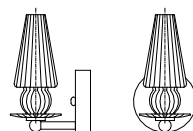

: Wall lamp in chrome metal finish with ruled glass diffuser. Available in different colours.

dimensioni _ dimensions
L 10 h. 20 sp. 13 _ W 4" h. 8" d. 6"

lampadine _ bulbs
1 - G9

dimensioni _ dimensions
L 22 h. 20 sp. 13 _ W 4" h. 8" d. 6"