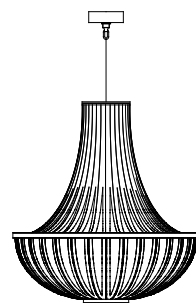

SOON

2318/70

DESIGNER
ROBERTA VITADELLO
STEFANO TRAVERSO

: Lampada a sospensione in pvc colorato e metallo con finitura verniciato bianco, dettagli in Swarovski Elements. Disponibile in varianti dimensionali e cromatiche.

: Pendant in coloured pvc and white metal finish, Swarovski Elements details. Available in different dimensions and colours.

dimensioni _ dimensions
ø 70 h. 73 _ ø 28" h. 27"
lampadine _ bulbs
8 - G9

correlati _ relateds
p. 241