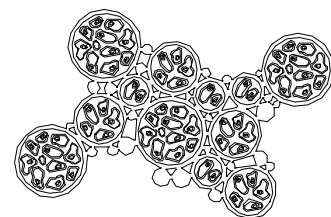

dimensioni _ dimensions
L 26 h. 22 sp. 6 _ W 11" h. 9" d. 3"
lampadine _ bulbs
2 - G9

dimensioni _ dimensions
L 88 h. 52 sp. 6 _ W 35" h. 21" d. 3"
lampadine _ bulbs
8 - G9