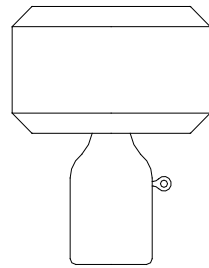

ODETTE ODILE 2360/LT

DESIGNER
EDWARD VAN VLIET

: Lampada da tavolo in ceramica nera o bianca con diffusore in tessuto nero o bianco. Disponibile in varianti cromatiche.

: Table lamp with black or white ceramic base. Black or white fabric shade. Available in different colours.