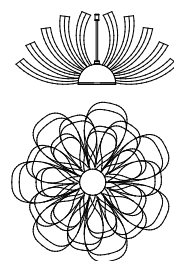

tavolo _ table

FAN

2310/LT

DESIGNER
ROBERTA VITADELLO
STEFANO TRAVERSO
MONICA GRAFFEO

: Lampada da tavolo in pvc colorato e dettagli in metallo con finitura cromo. Disponibile in varianti cromatiche.

: Table lamp in coloured pvc and chrome metal finish. Available in different colours.