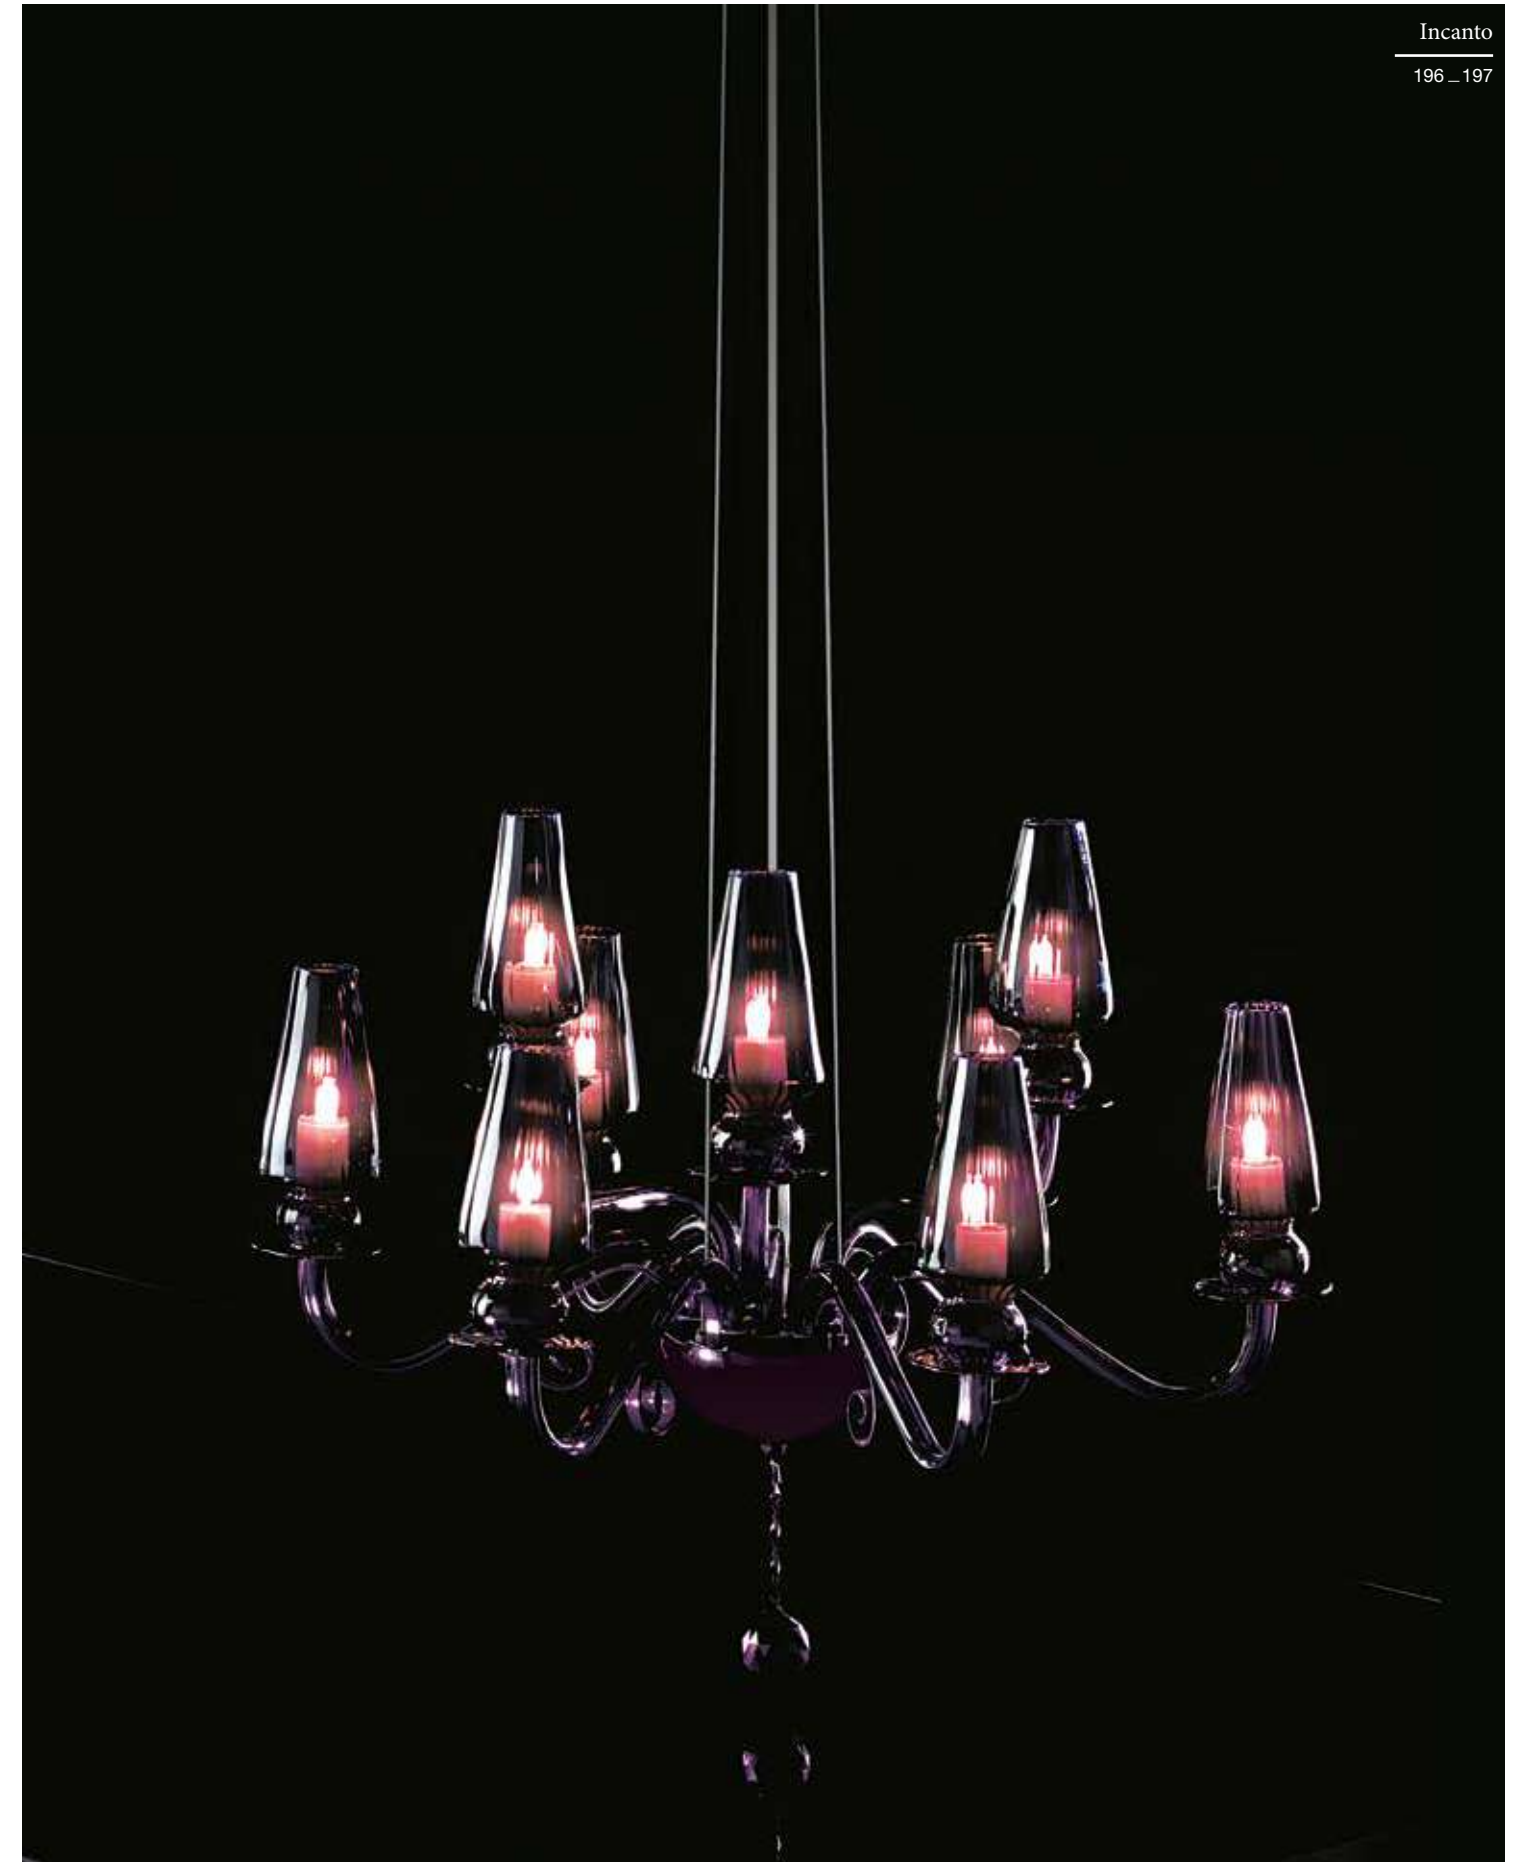

dimensioni _ dimensions
ø 62 h. 46 _ ø 25" h. 19"

lampadine _ bulbs
9 - G9

CE IP20 A++>A C>E

correlati _ relateds
p. 239