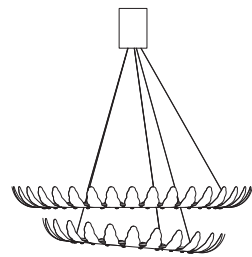

AIRONE

683/120

DESIGNER
ITALAMP STUDIO

: Lampada a sospensione in metallo con finitura oro nichel e diffusori in vetro satinato teak. Disponibile in varianti dimensionali e cromatiche.

: Chandelier in gold nickel metal structure with satin teak glass leaves. Available in different dimensions and colours.

dimensioni _ dimensions
ø 120 h. 34 _ ø 47" h. 14"

lampadine _ bulbs
113w - LED - 7200 Lumen

3000K standard, alternative disponibili a richiesta.
3000K standard, other options available on request.