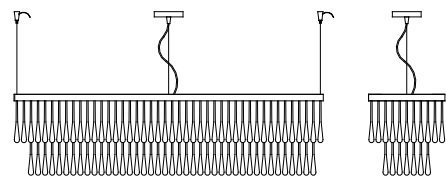

sospensioni _ suspensions

ALDO 2307/S

DESIGNER
ITALAMP STUDIO

: Lampada a sospensione in metallo con finitura nickel e gocce in vetro trasparente. Disponibile in varianti dimensionali.

: Pendants in metal with nickel plated finish and transparent glass drops. Available in different dimensions.

dimensioni _ dimensions
L 120x30 h. 30 _ ø 47"x12" h. 12"
lampadine _ bulbs
6 - G9

CE IP20 A++>A C>E