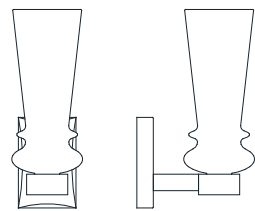

LICIO

2296 / A P G

DESIGNED
ROBERTA VITADELLO
STEFANO TRAVERSO

: Lampada a parete in metallo con finitura in rame spazzolato e nero opaco e diffusore in vetro soffiato. Disponibile in varianti dimensionali e cromatiche.

: *Wall lamp in metal with brushed copper and matt black finish and blown glass diffuser. Available in different dimensions and colours.*