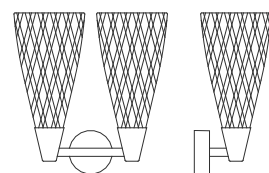

correlati _ relateds
p. 313, 171

CHEERS 2400/AP2

DESIGNER
STEFANO TRAVERSO

: Lampada a parete in metallo cromato con diffusori in vetro. Disponibile in varianti dimensionali e cromatiche.

: Wall lamp with chrome metal finish and glass diffusers. Available in different dimensions and colours.