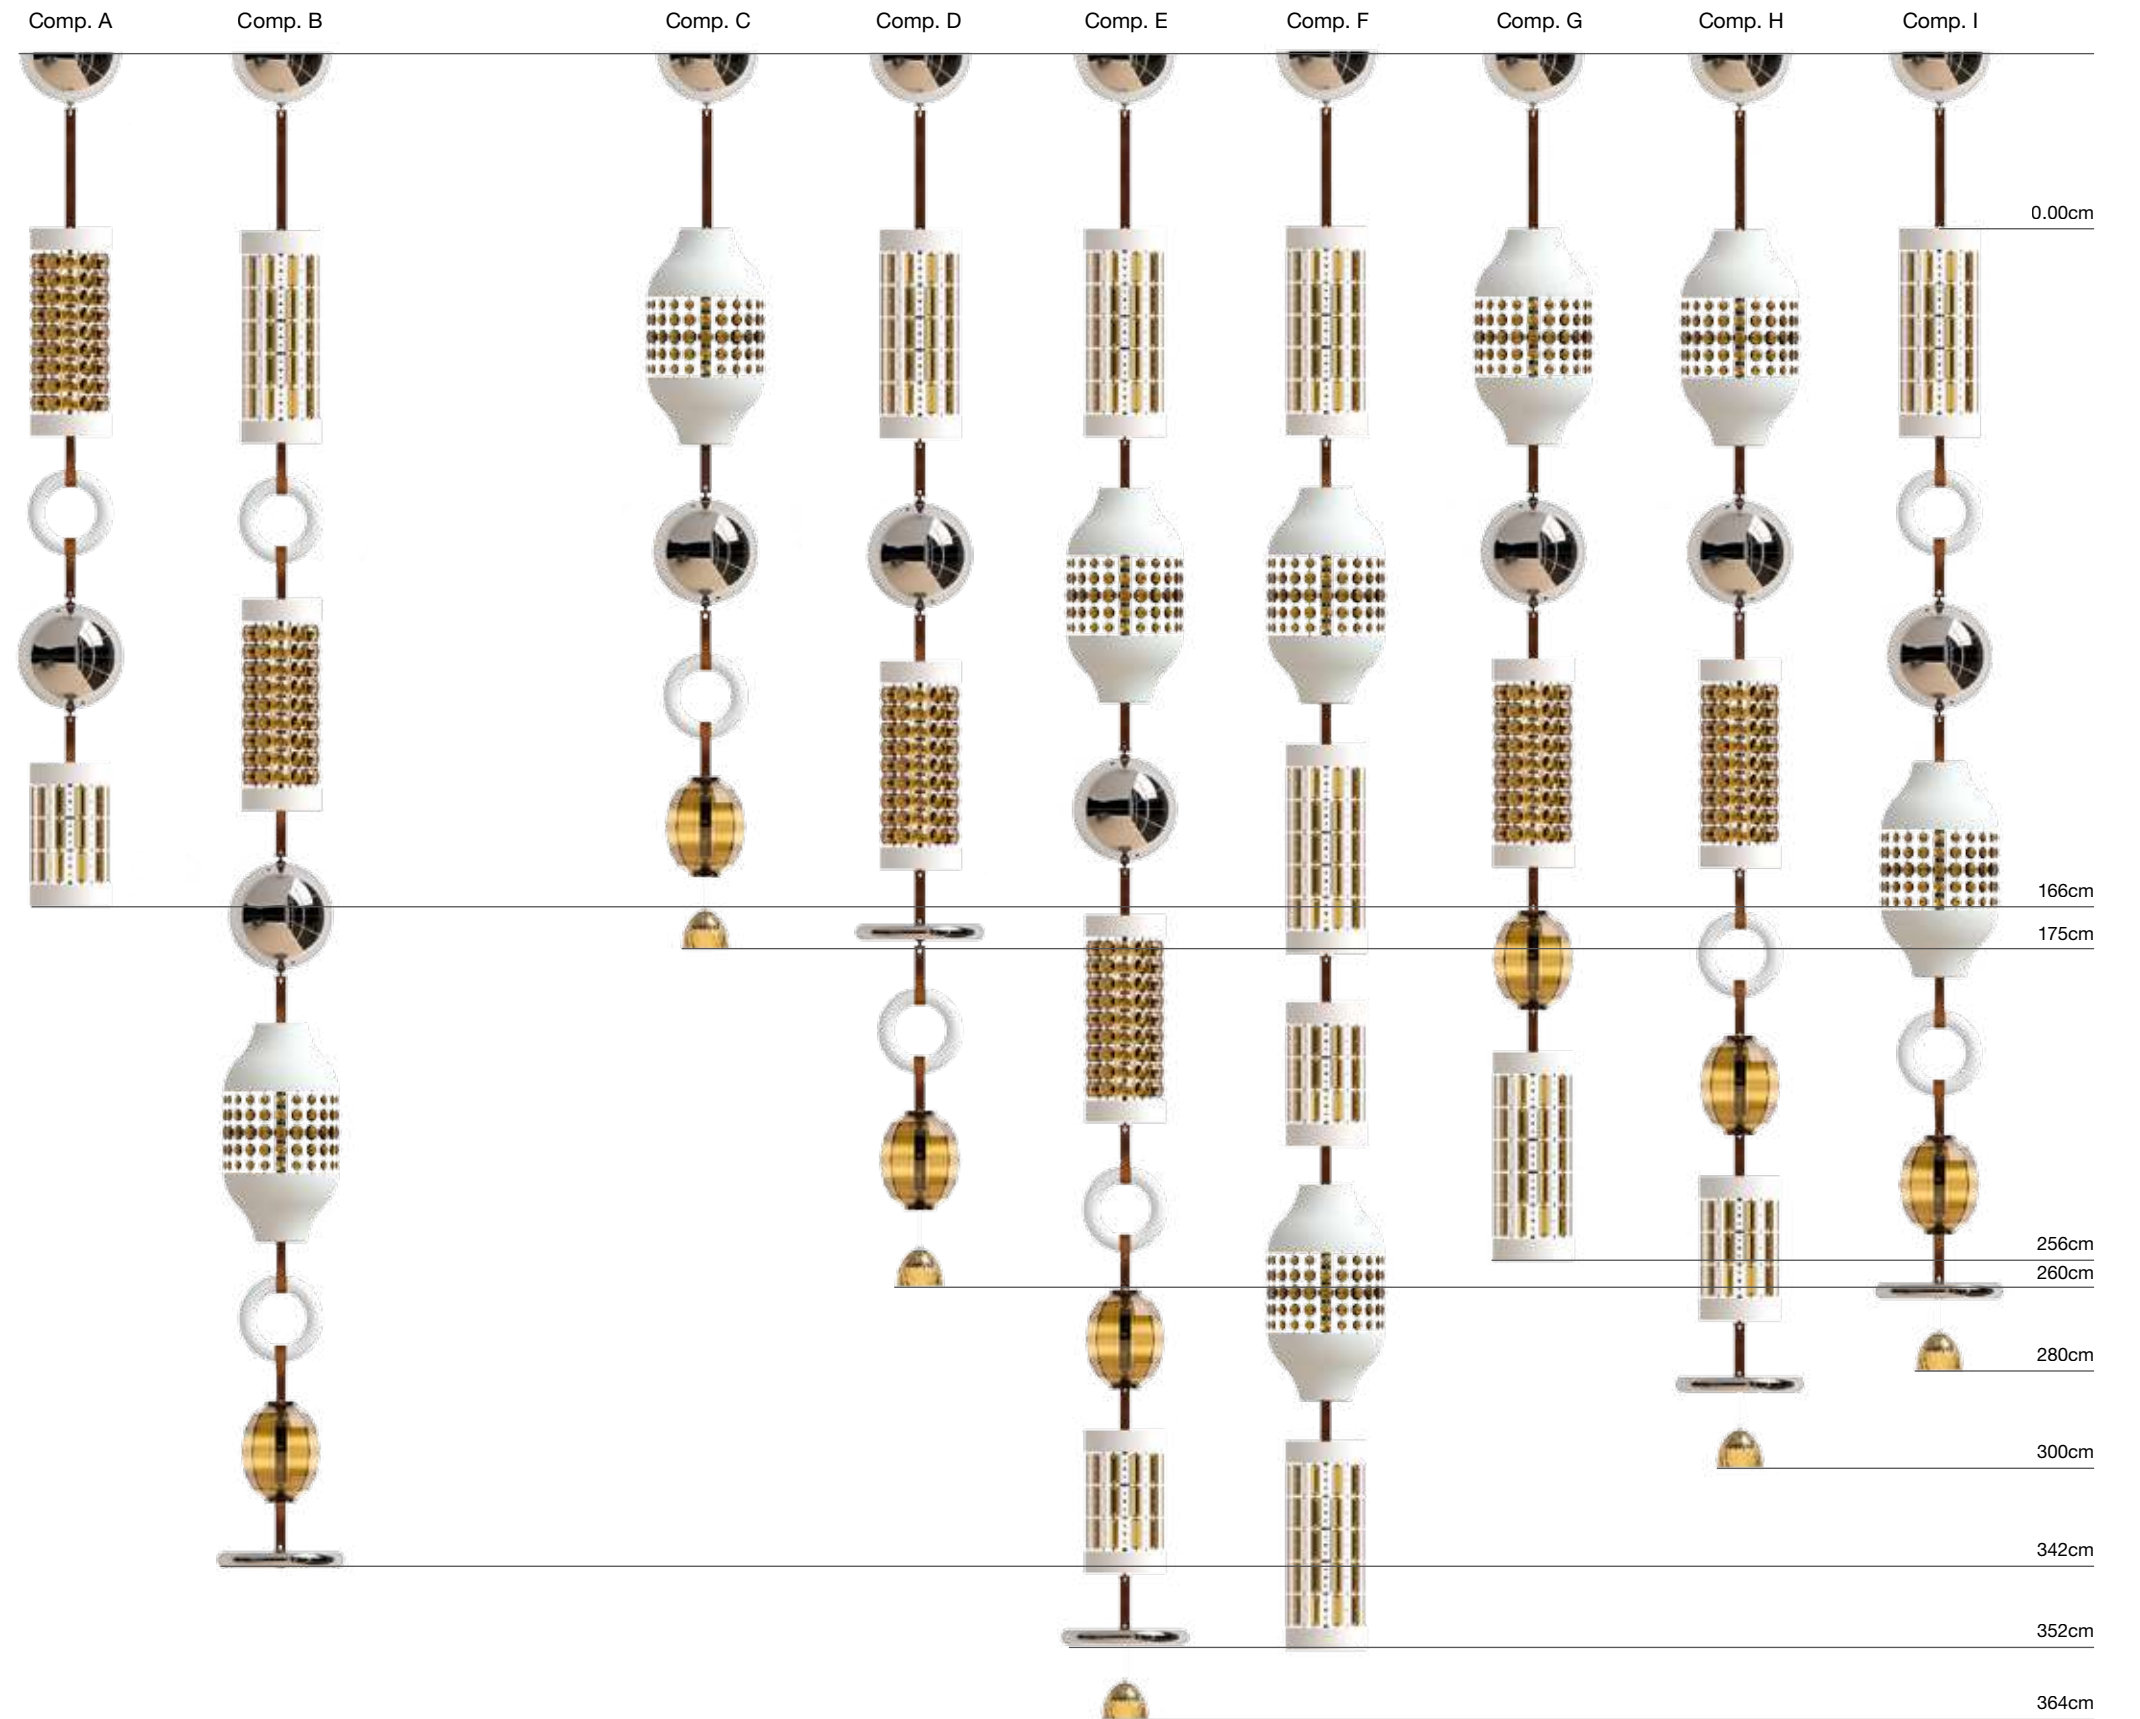

dimensioni _ dimensions
ø 150 h. 150 _ ø 59" h. 59"

lampadine _ bulbs
40 - E14 / 40 - E12

ODETTE ODILE 2360

DESIGNER
EDWARD VAN VLIET

: Lampada a sospensione modulare composta da elementi in vetro, metallo, cristallo, pelle e ceramica. Disponibile in varianti dimensionali e cromatiche.

: Pendant made of glass, metal, crystal, leather and ceramic elements. Available in different dimensions and colours.

Comp. H

Comp. I

Comp. H

dimensioni _ dimensions
ø 32 h. 300 _ ø 11" h. 118"

lampadine _ bulbs
117,6w - LED - 12880 Lumen

dimensioni _ dimensions
ø 32 h. 280 _ ø 12" h. 110"

lampadine _ bulbs
99,6w - LED - 10680 Lumen

3000K standard, alternative disponibili a richiesta.
3000K standard, other options available on request.

correlati _ relateds
p. 185, 301

ODETTE ODILE 2360

DESIGNER
EDWARD VAN VLIET

: Lampada a sospensione modulare composta da elementi in vetro, metallo, cristallo e ceramica. Disponibile in varianti dimensionali e cromatiche.

: Pendant made of glass, metal, crystal, leather and ceramic elements. Available in dimensions and colours.