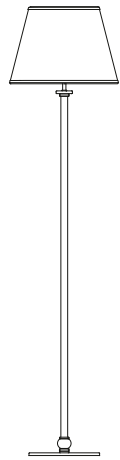

PERLA 7020/P

DESIGNER
ITALAMP STUDIO

: Lampada da terra in metallo con finitura cromo e bianco, particolari in vetro e diffusore in tessuto avorio. Disponibile in varianti cromatiche.

: Floor lamp in metal with chrome and ivory finish with glass details and white fabric shade. Available in different colours.