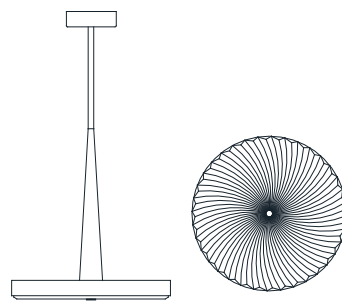

: Lampada a sospensione con diffusore in vetro serigrafato nero e pendenti decorativi in vetro fumè.

: Pendant with black screen printed glass diffuser and fumè decorative glass pendants.

dimensioni _ dimensions
ø 50x20 h. 50 _ ø 20"x8" h. 8"

: Pendant in metal with light gold finish and carved crystal diffuser. Available in different colours.

dimensioni _ dimensions
ø 42 h.75 _ ø 16" h. 29"

lampadine _ bulbs
31W LED - 1800 Lumen

3000K standard, alternativa disponibile a richiesta.
3000K standard, other options available on request.