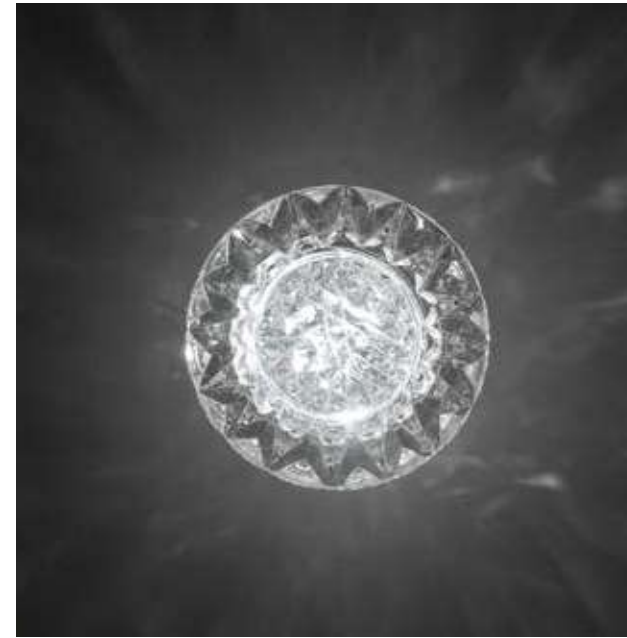

dimensioni _ dimensions
ø 16 sp. 10 _ ø 7" d. 4"

lampadine _ bulbs
4,5w - LED - 550 Lumen

3000K standard, alternative disponibili a richiesta.
3000K standard, other options available on request.

correlati _ relateds
p. 285