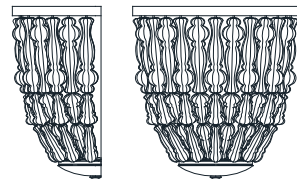

CROWNS 492/AP

DESIGNER
MARCO PIVA

: Lampada a parete in vetro soffiato color oro cipria con finitura cromo. Disponibile in varianti cromatiche.

: Wall lamp made of blown powder gold coloured glass elements with metal structure and chrome finish. Available in different colours.

dimensioni _ dimensions

L 45 h. 46 sp. 24 _ W 18" h. 18" d. 9

lampadine _ bulbs

18W LED - 2100 Lumen

3000K standard, alternative disponibili a richiesta.
3000K standard, other options available on request.