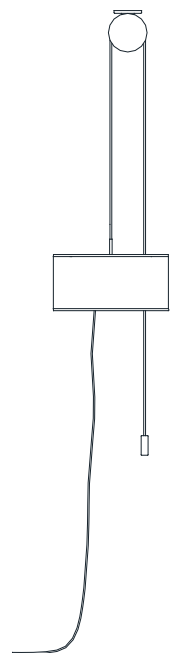

LILY

3061/S

DESIGNER
CABERLON CAROPPI
ARCHITETTI ASSOCIATI

: Lampada a sospensione in metallo con finitura oro chiaro e diffusore in tessuto avorio. Disponibile in varianti cromatiche.

: *Pendant in metal with light gold finish and ivory fabric diffuser. Available in different colours.*

dimensioni _dimensions
ø 50 h. 280 _ ø 20" h. 110"

lampadine _bulbs
3 - E27 / 3 - E26