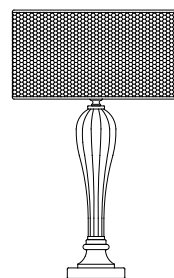

363 / L G

DESIGNER
ITALAMP STUDIO

: Lampada da tavolo in cristallo con particolari in metallo, finitura nichel. Diffusore in tessuto fuxia con rete nera. Disponibile in varianti dimensionali e cromatiche.

: Table lamp in crystal with nickel metal details. Fuchsia lampshade with black net. Available in different dimensions and colours.

dimensioni _ dimensions
ø 32 h. 53 _ ø 13" h. 21"

lampadine _ bulbs
1 - E27 / 1 - E26