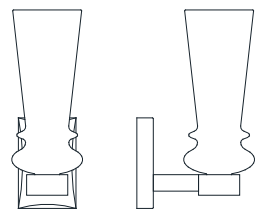

: Wall lamp in metal with clear gold finish and blown glass diffuser. Available in different dimensions and colours.

dimensioni _ dimensions
L 13 h. 35 sp. 17 _ W 5" h. 14" d. 7
lampadine _ bulbs
1 - E14 / 1 - E14