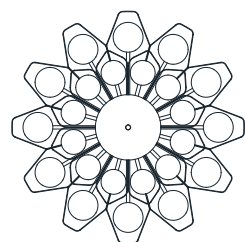

: Ceiling lamp in nickel gold metal and blown satin glass diffusers. Available in different dimensions and colours.

dimensioni _ dimensions
ø 140 h. 27 _ ø 56" h. 11"

lampadine _ bulbs
28 - G9

CE  IP20  A++>A C>E