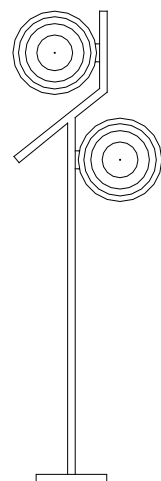

ELLEPI 820/P

DESIGNER
ITALAMP STUDIO

: Lampada da terra in metallo con finitura bronzo e diffusori in vetro soffiato satinato. Disponibile in varianti cromatiche.

: Table lamp in bronze metal finish with blown satin glass diffusers. Available in different colours.

dimensioni _ dimensions
ø 53 h. 170 _ ø 21" h. 67"
lampadine _ bulbs
2 - E14 / 2 - E12

CE A++>A C>E

correlati _ relateds
p. 169, 231