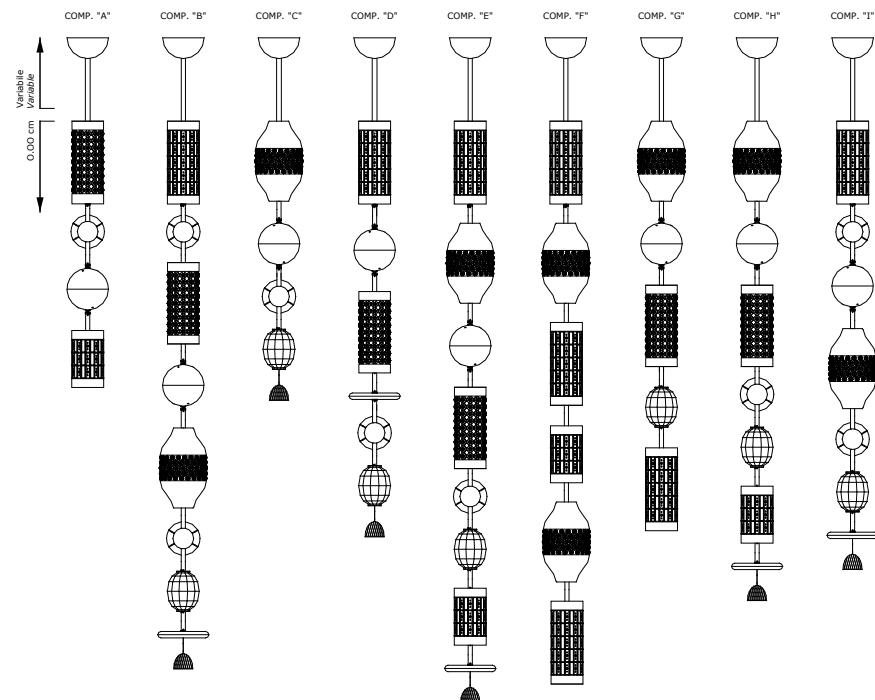

ODETTE ODILE 2360

DESIGNER
EDWARD VAN VLIET

: Lampada a sospensione modulare composta da elementi in vetro, metallo, cristallo e ceramica. Disponibile in varianti dimensionali e cromatiche.

: Pendant made of glass, metal, crystal, leather and ceramic elements. Available in dimensions and colours.